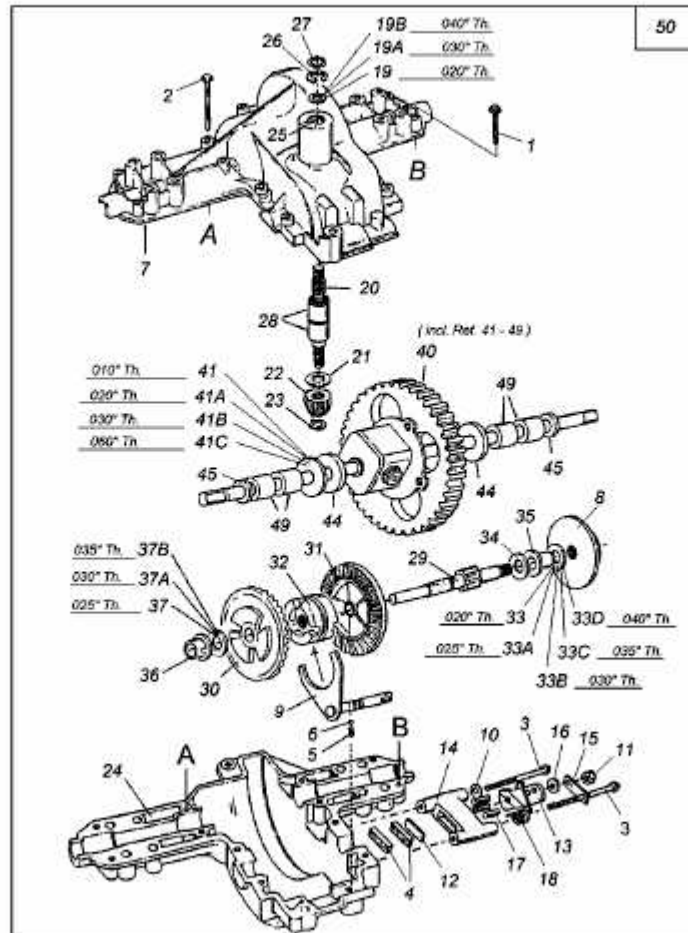

MODEL 618-0167B  
SINGLE SPEED TRANSAXLE - LH.

RIDER MODELS 760 THRU 769

E3-01318A-01