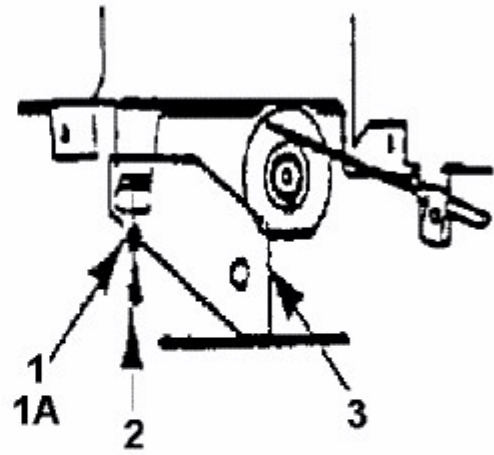

Throttle Limiter Screw  
is mounted here

fsg