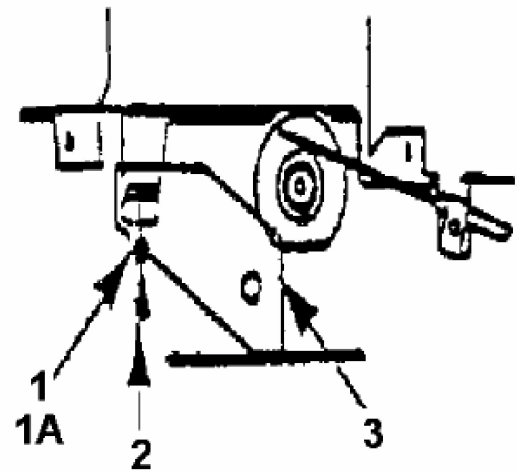

Throttle Limiter Screw  
is mounted here

fsg