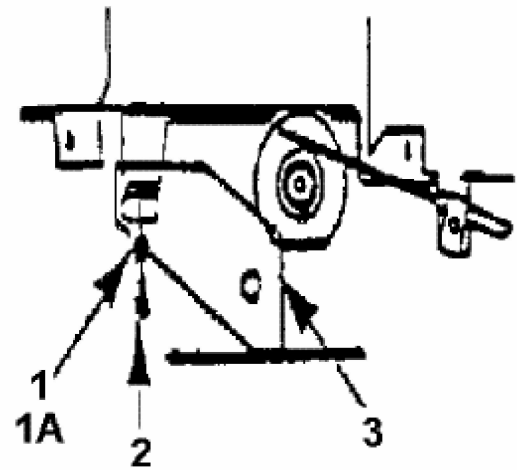

Throttle Limiter Screw  
is mounted here

**fsg**