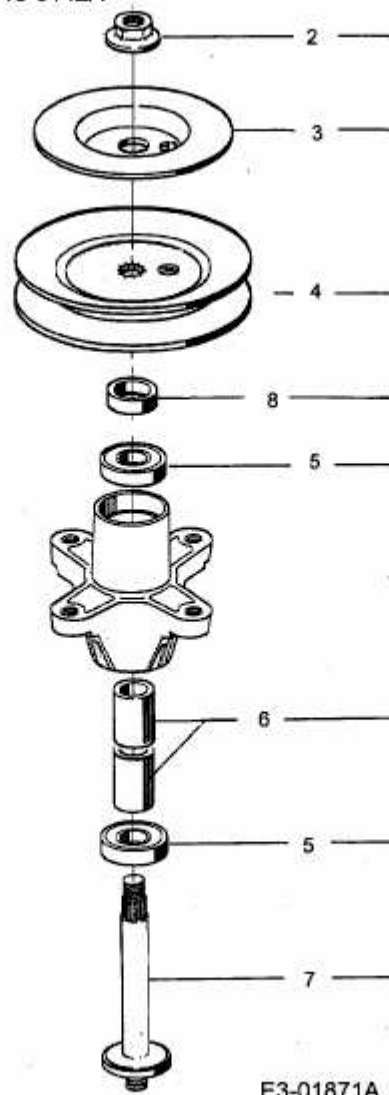

Spindle assembly.618-0142A

Pulley 5.75" Dia.

Mowing Deck "G"

E3-01871A