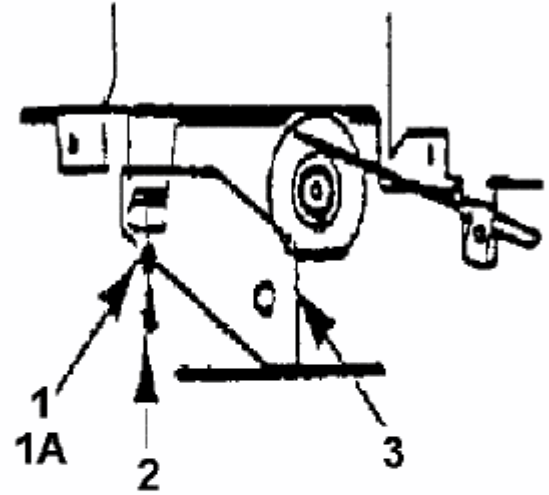

Throttle Limiter Screw  
is mounted here

**fsg**