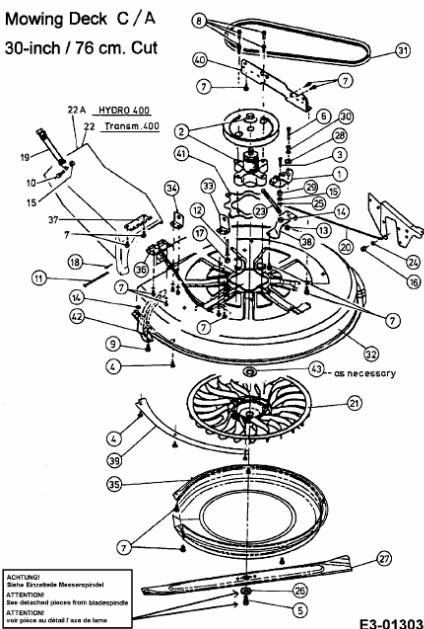

Mowing Deck C / A  
30-inch / 76 cm. Cut

E3-01303B-01