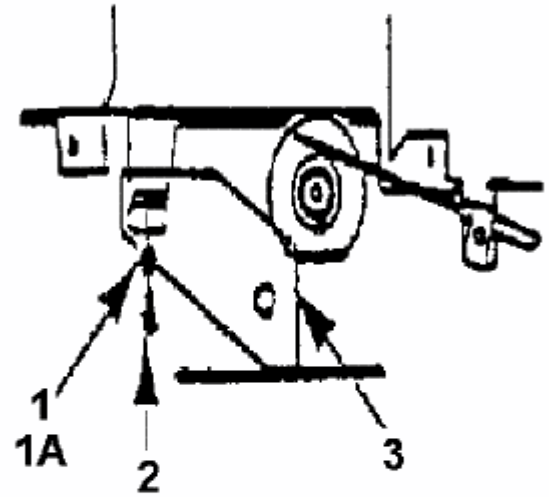

Throttle Limiter Screw
is mounted here

fsg