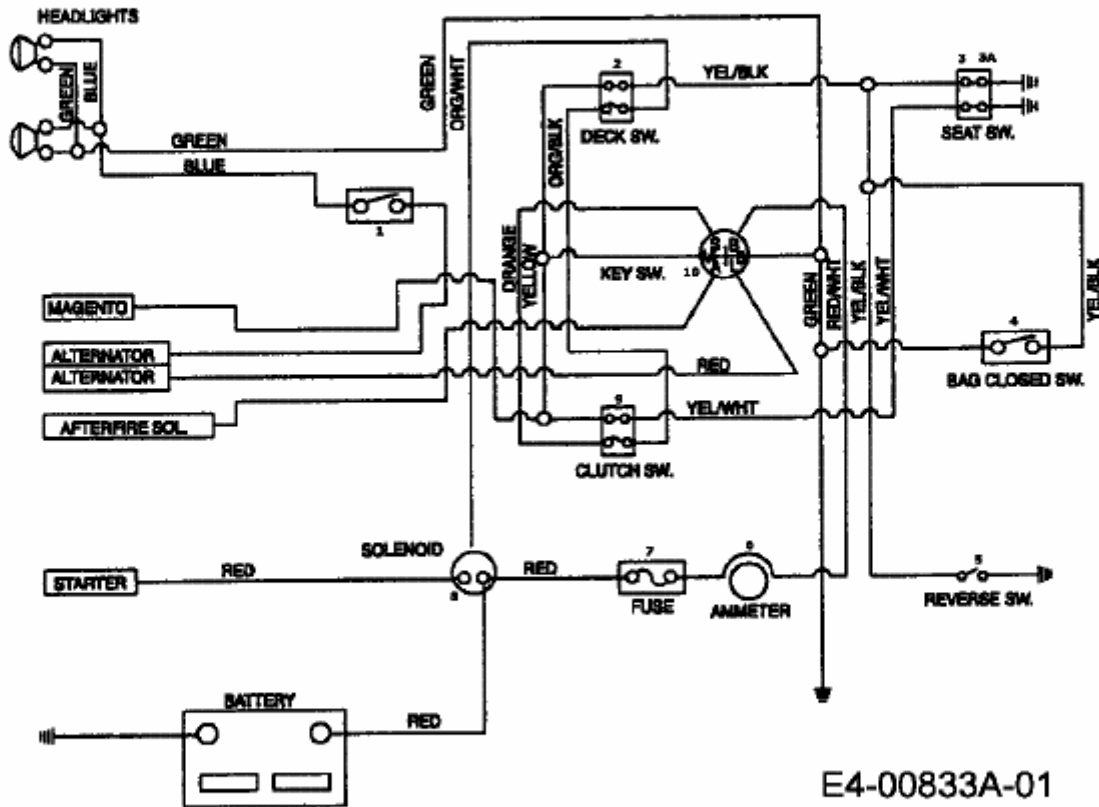

Wire Harness (Manual PTO Without Indicator Lights)

E4-00833A-01