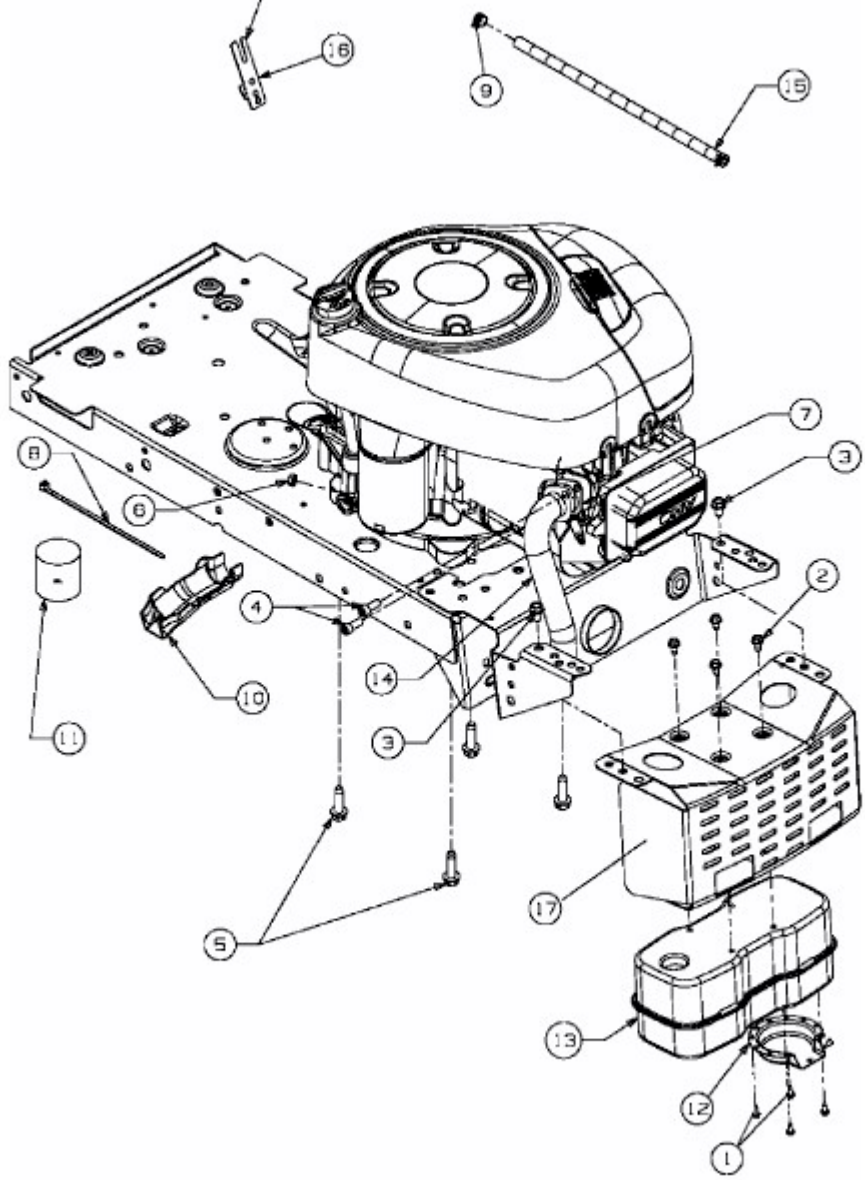

BL 135/92 AT > 13AM785E684 (2008) > MOTORZUBEHÖR

THROTTLE LIMITER TO BE  
PLACE BETWEEN DASH  
AND THE THROTTLE BRACKET.

E3-03296A-01