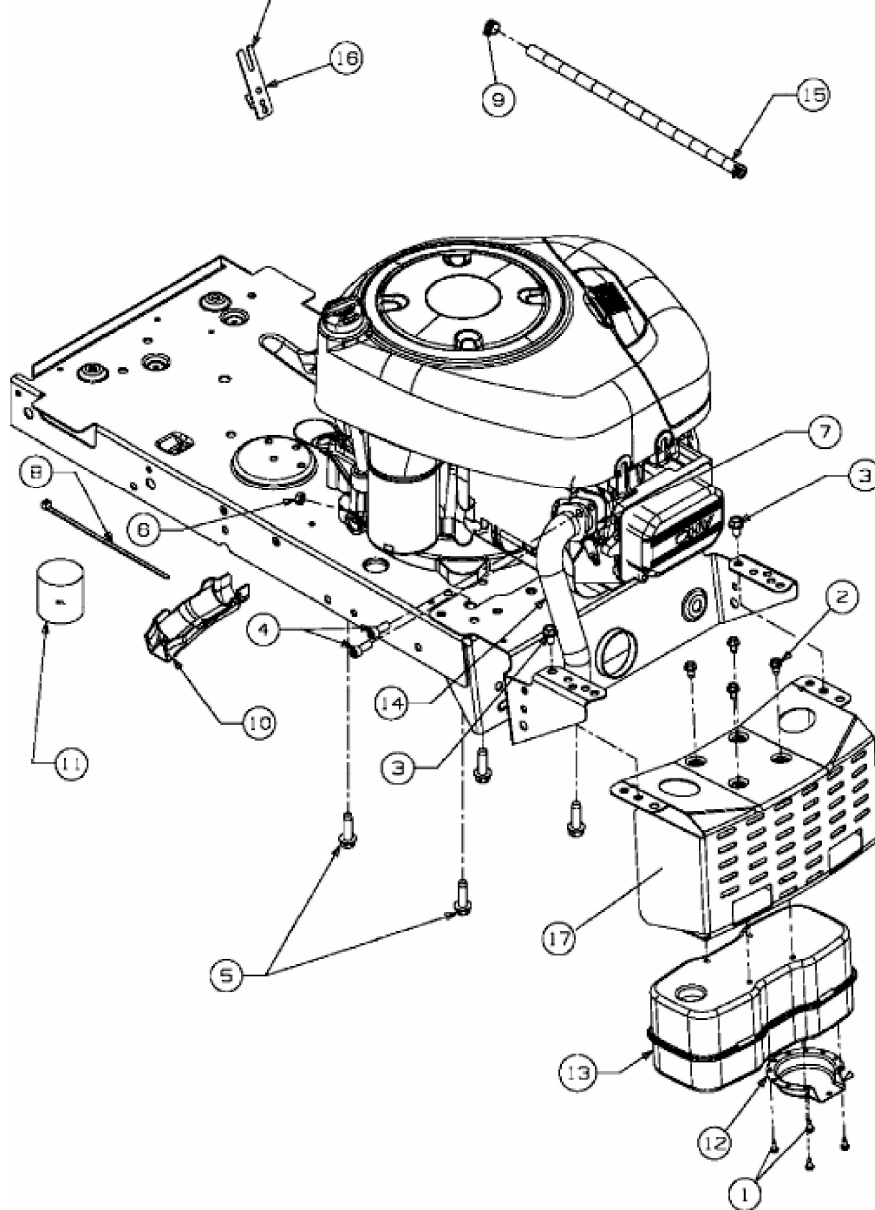

SL 155 BS > 13AM768G698 (2007) > MOTORZUBEHÖR

THROTTLE LIMITER TO BE  
PLACE BETWEEN DASH  
AND THE THROTTLE BRACKET.

E3-03296A-01