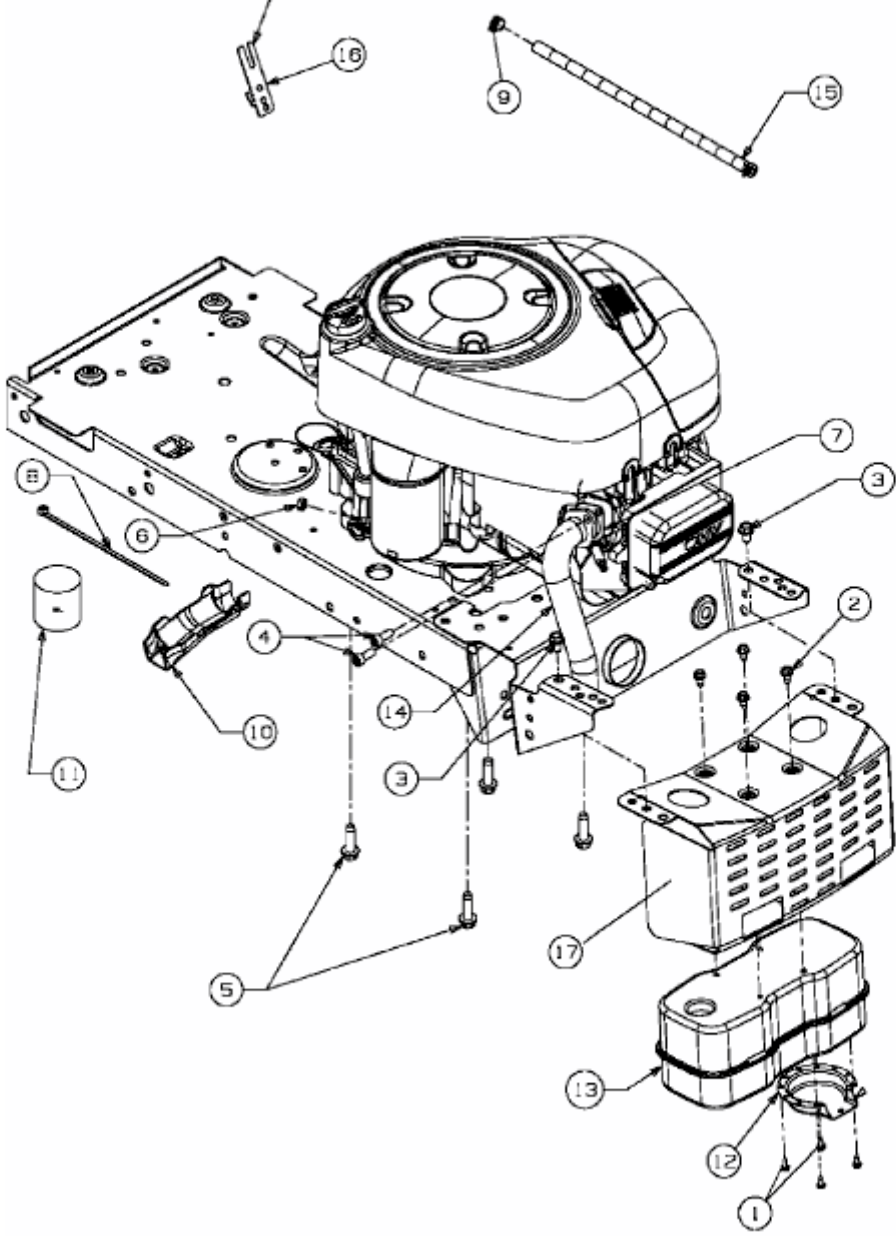

SL 155 BS > 13AM768G676 (2007) > MOTORZUBEHÖR

THROTTLE LIMITER TO BE
PLACE BETWEEN DASH
AND THE THROTTLE BRACKET,

E3-03296A-01