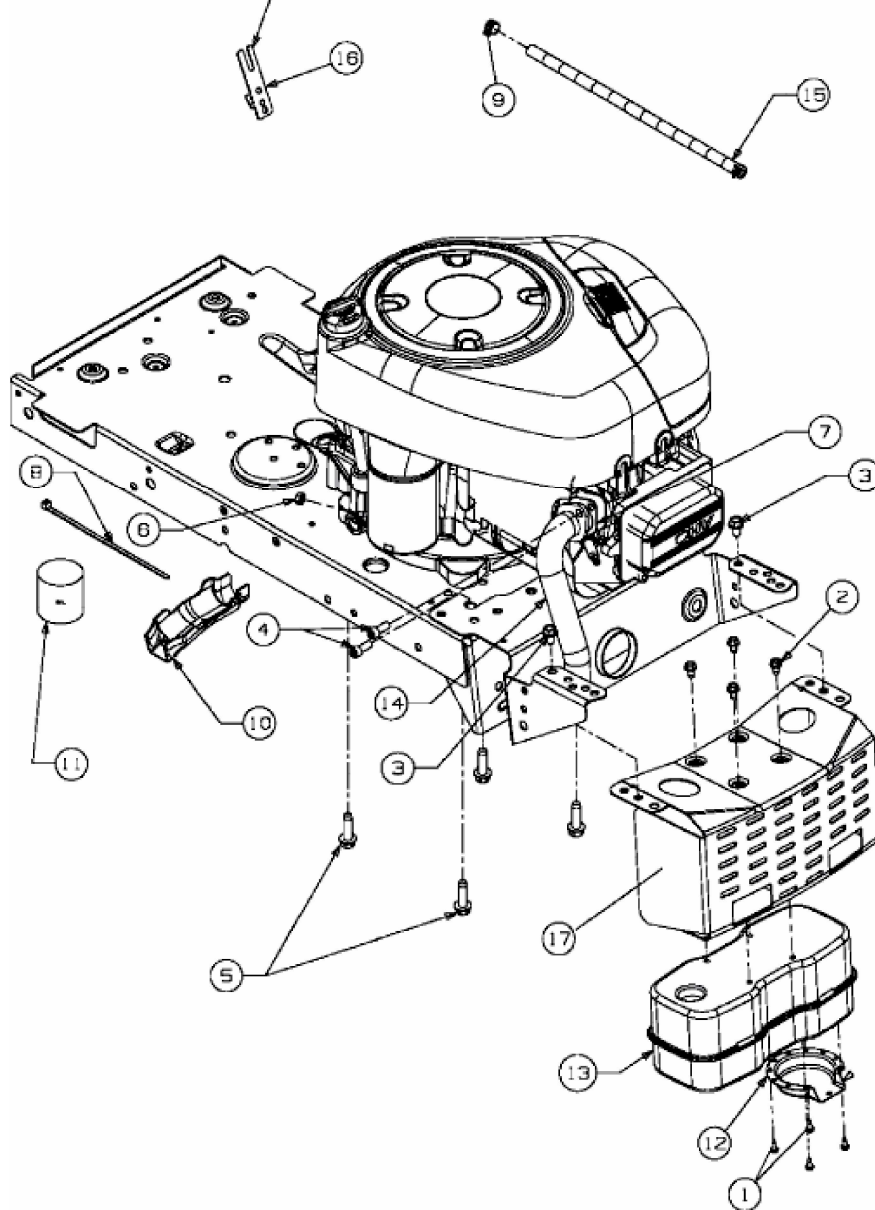

SL 155 BS > 13AM768G498 (2007) > MOTORZUBEHÖR

THROTTLE LIMITER TO BE
PLACE BETWEEN DASH
AND THE THROTTLE BRACKET.

E3-03296A-01