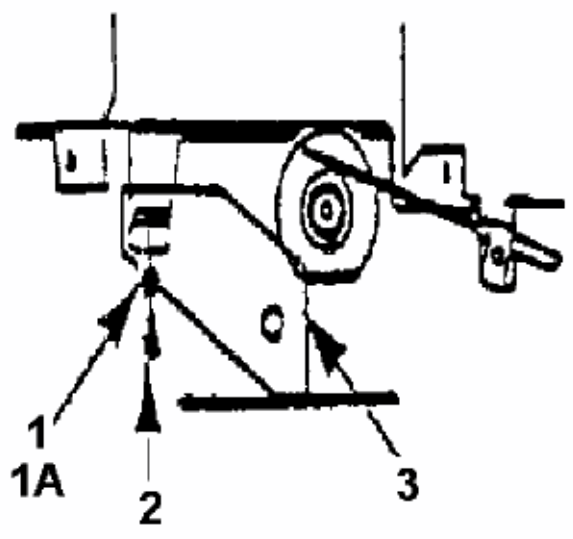

Throttle Limiter Screw
is mounted here

fsg