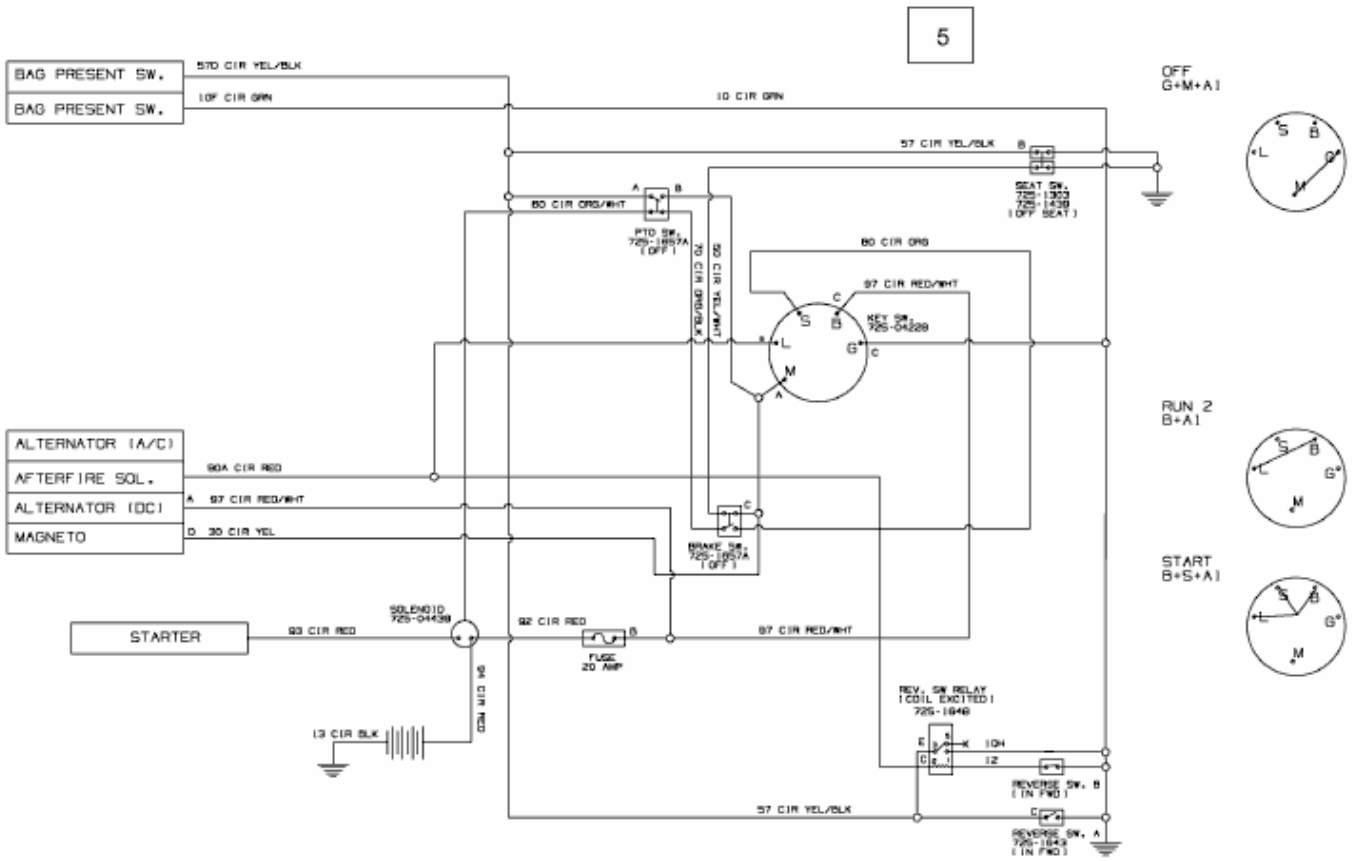

MASTERCUT 105 > 13AM760N659 (2008) > SCHALTPLAN

E3-03890A-02