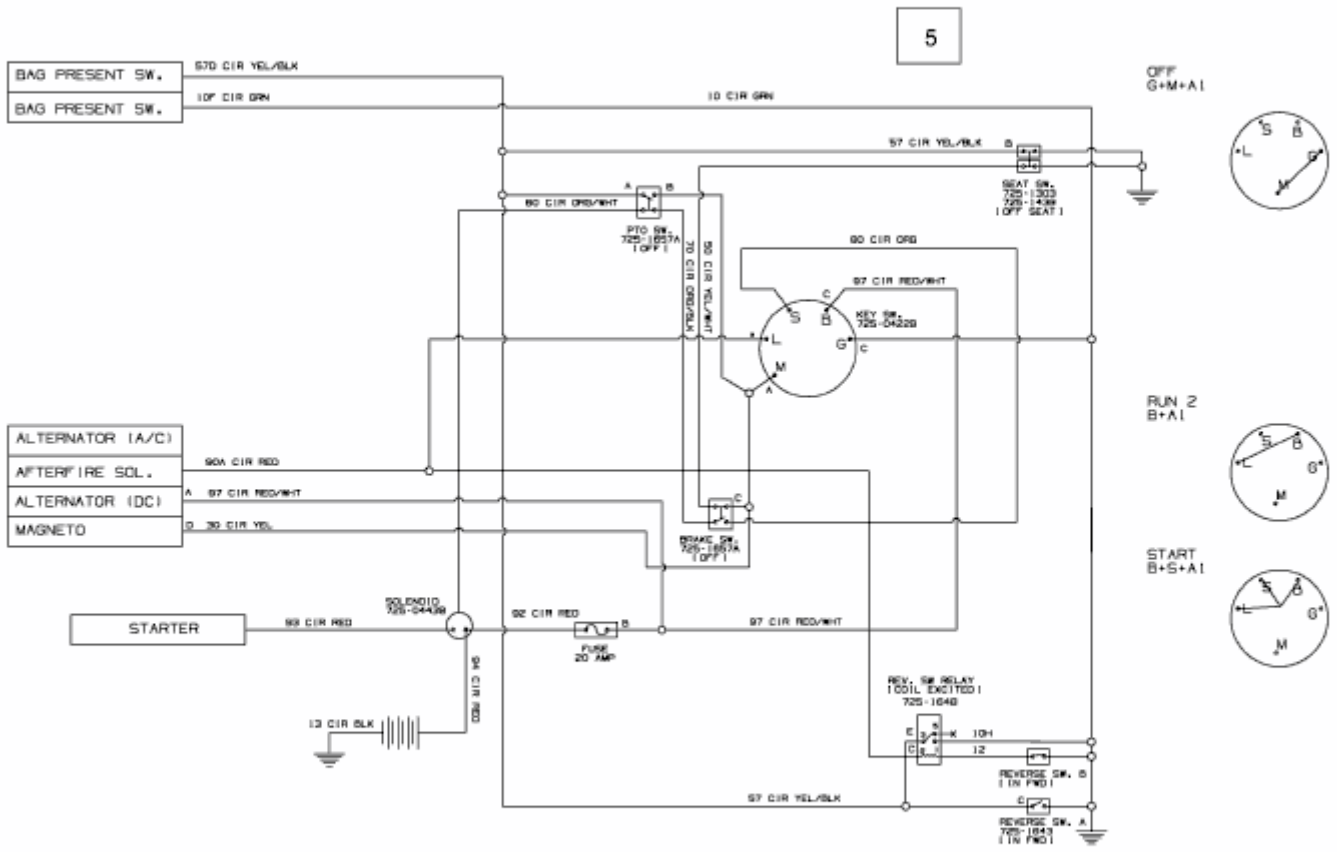

MASTERCUT 105 > 13AM760N459 (2008) > SCHALTPLAN

E3-03890A-02