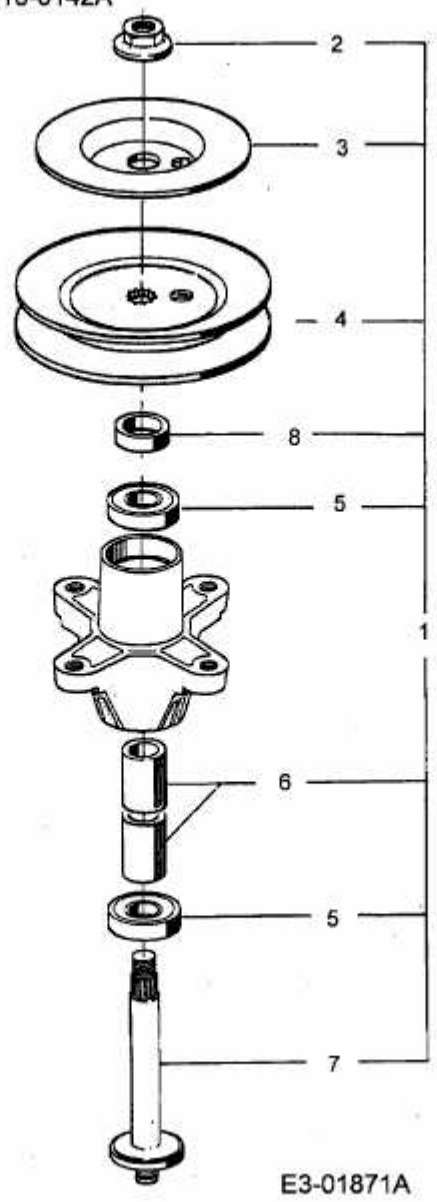

155/107 > 13AM660G752 (2004) > MESSERSPINDEL 618-0142A

Spindle assembly.618-0142A

Pulley 5.75" Dia.

Mowing Deck "G"

E3-01871A