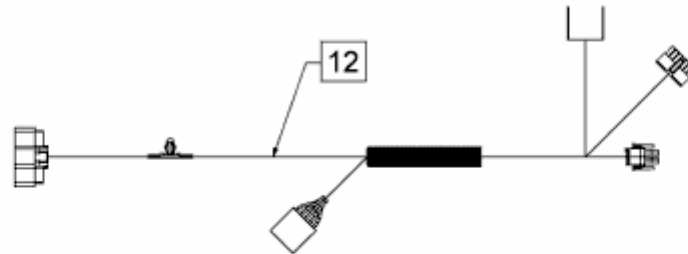

ALPHA 106.185 H > 13ALA1VR650 (2017) > SCHALTPLAN ARMATURENBRETT

MAIN HARNESS
CONNECTION 1

E3-10106A-04