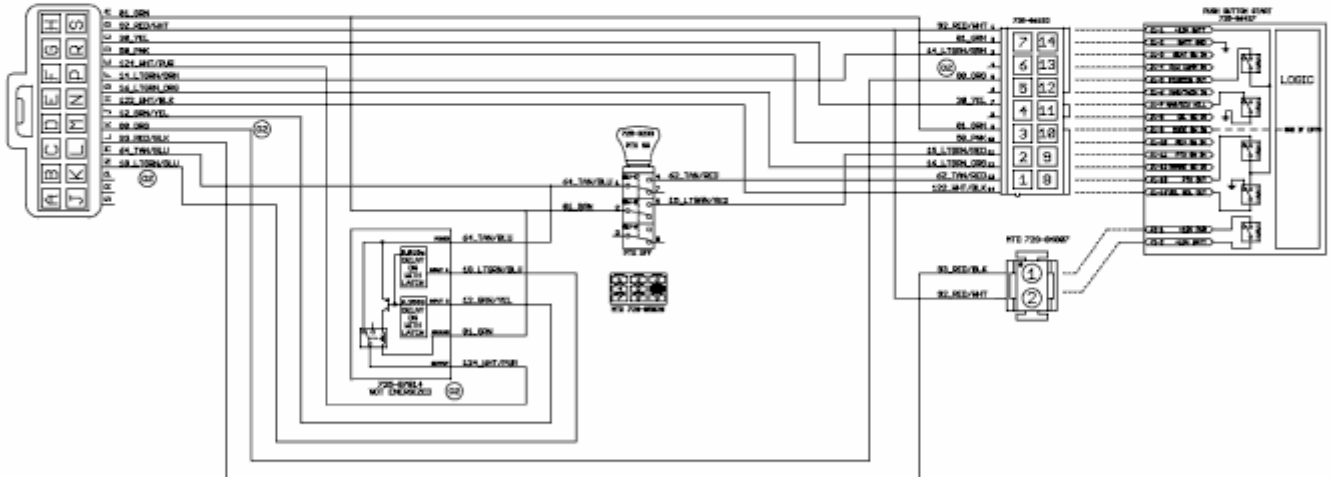

ALPHA 106.185 H > 13ALA1VR650 (2017) > SCHALTPLAN ARMATURENBRETT

MAIN HARNESS
CONNECTION 1

E3-10106A-04