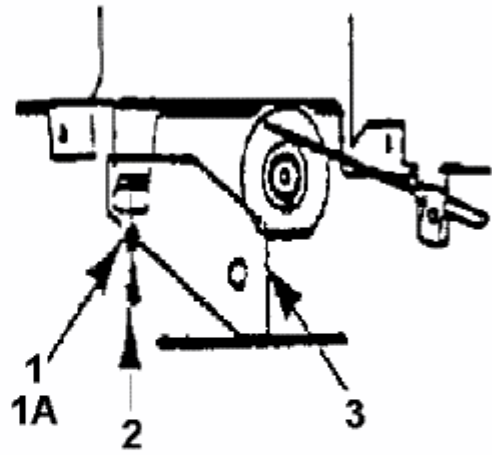

Throttle Limiter Screw
is mounted here

fsg