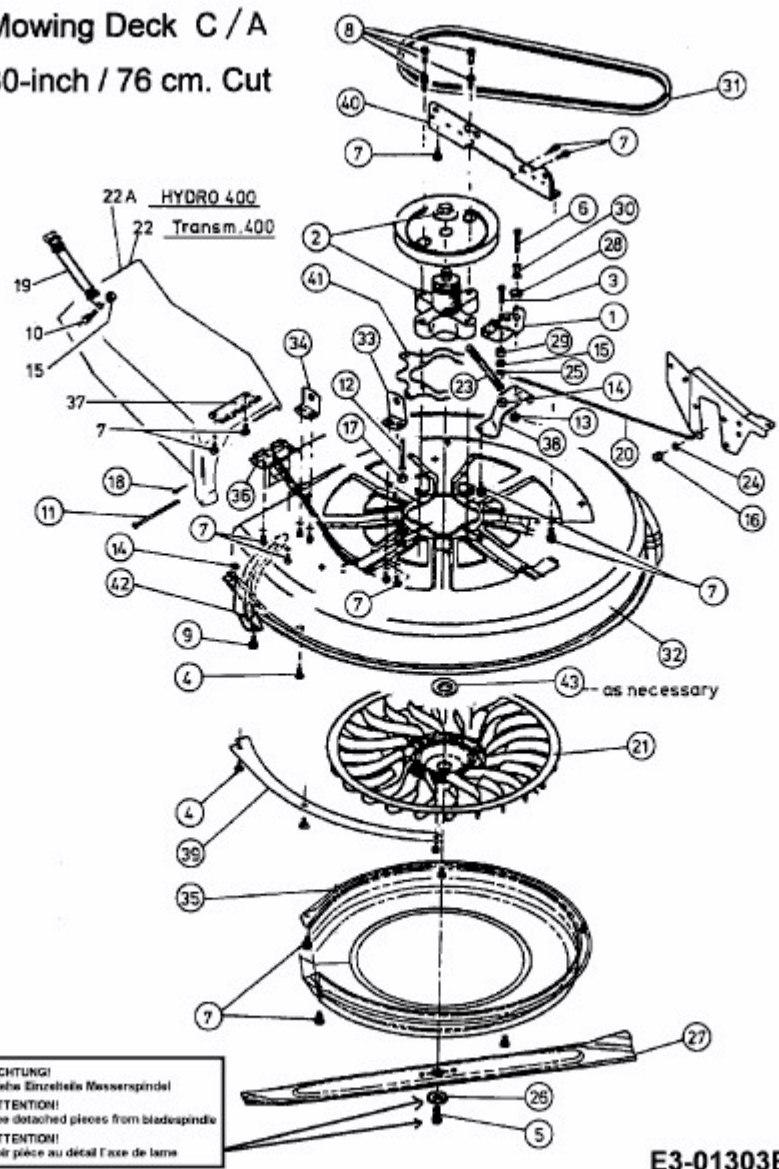

A 12576 > 13AL475A608 (1999) > MÄHWERK C (30"/76CM)

### Mowing Deck C / A 30-inch / 76 cm. Cut

E3-01303B-01