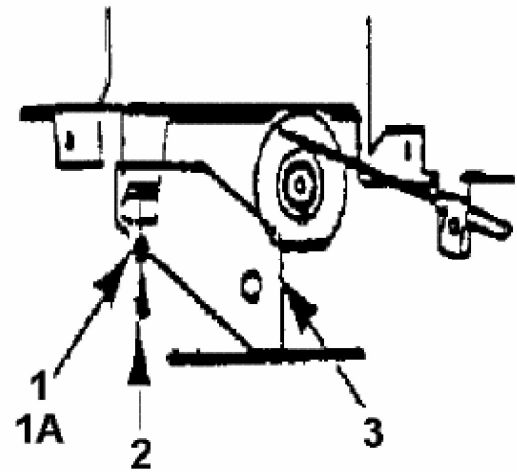

Throttle Limiter Screw
is mounted here

fsg