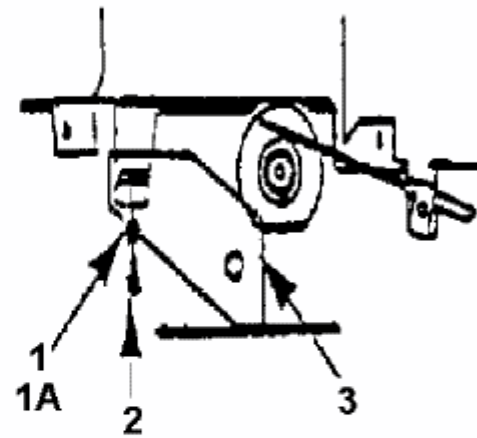

Throttle Limiter Screw
is mounted here

fsg