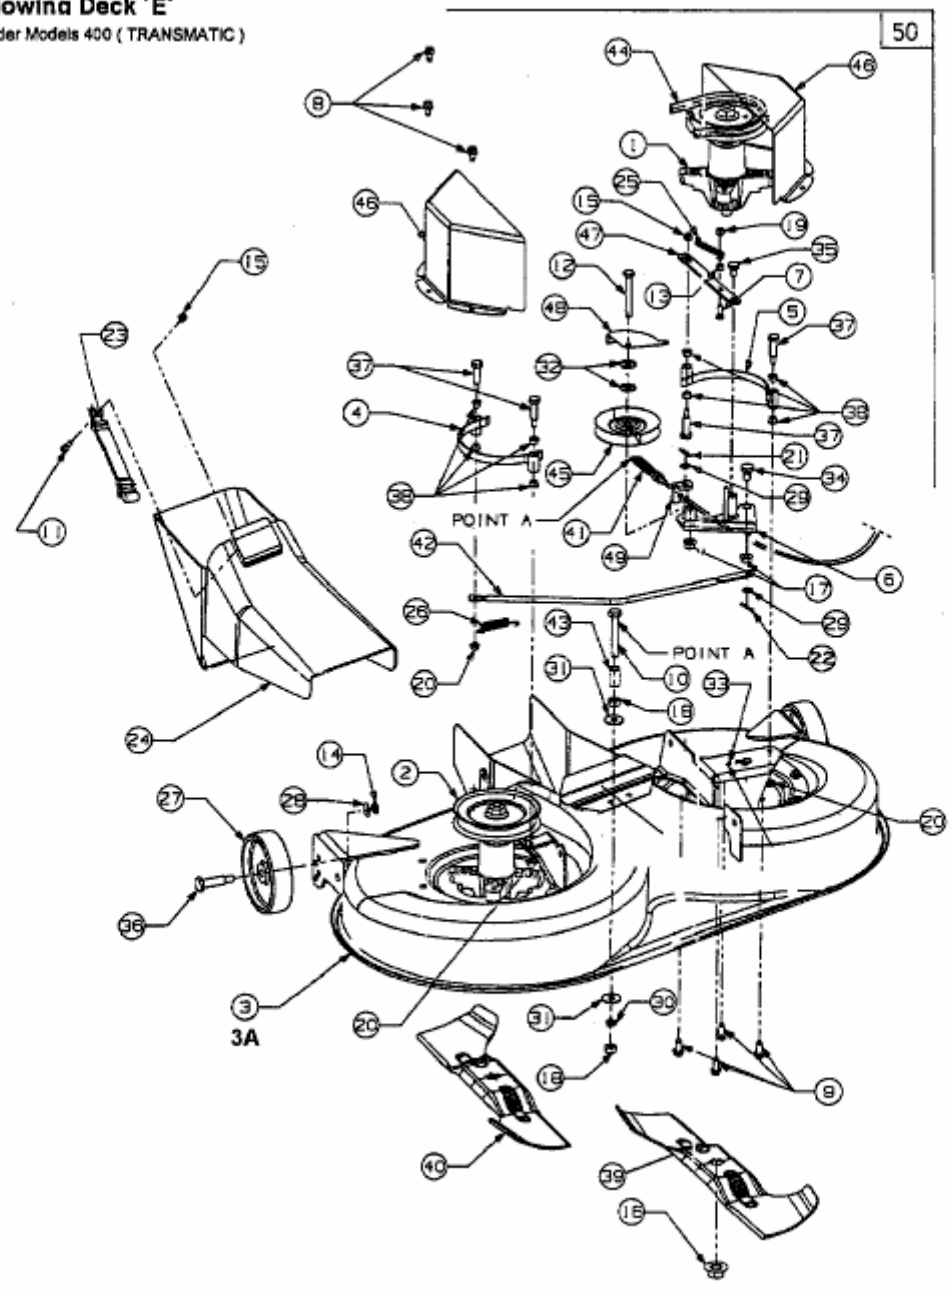

RH 125/92 > 13AL458E600 (2003) > MÄHWERK E (36"/92CM)

Mowina Deck 'E'
Rider Models 400 (TRANSMATIC)

E3-01434B-01