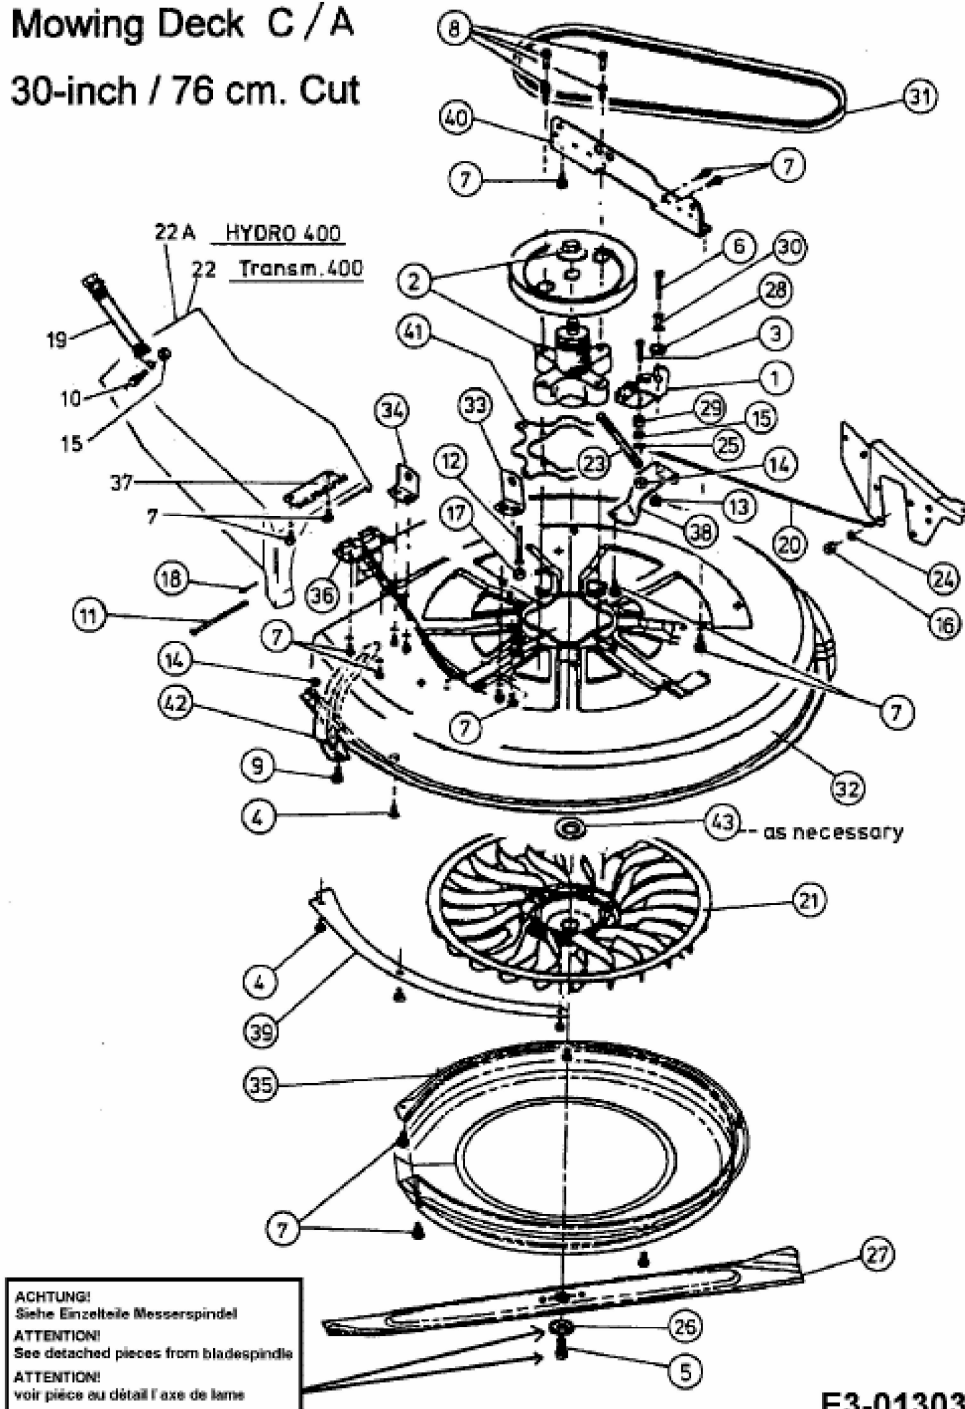

Mowing Deck C / A 30-inch / 76 cm. Cut

E3-01303B-01