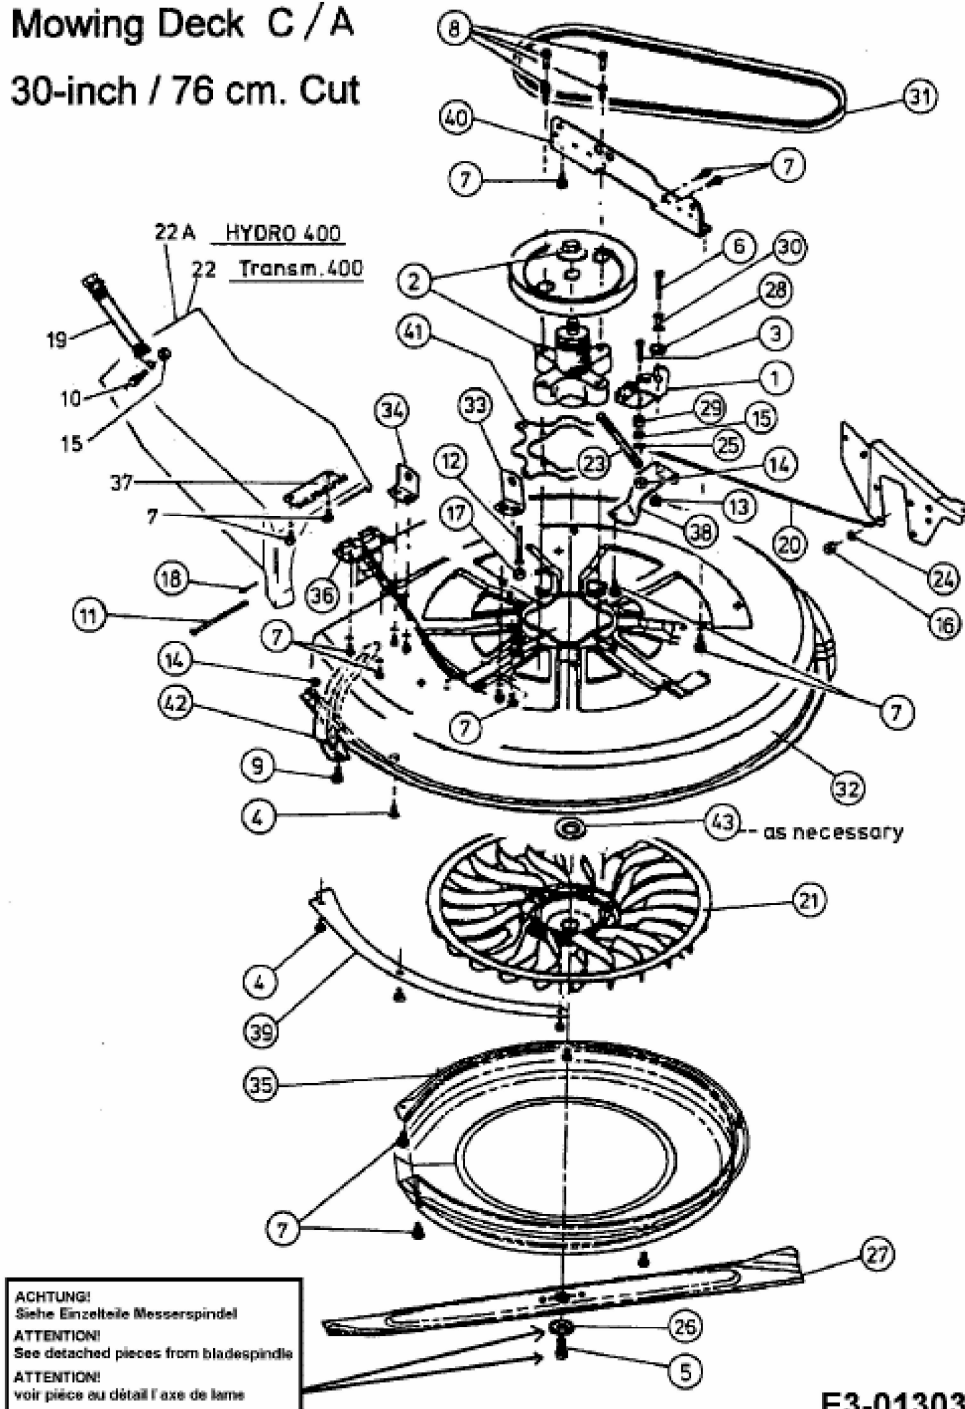

### Mowing Deck C / A 30-inch / 76 cm. Cut

E3-01303B-01