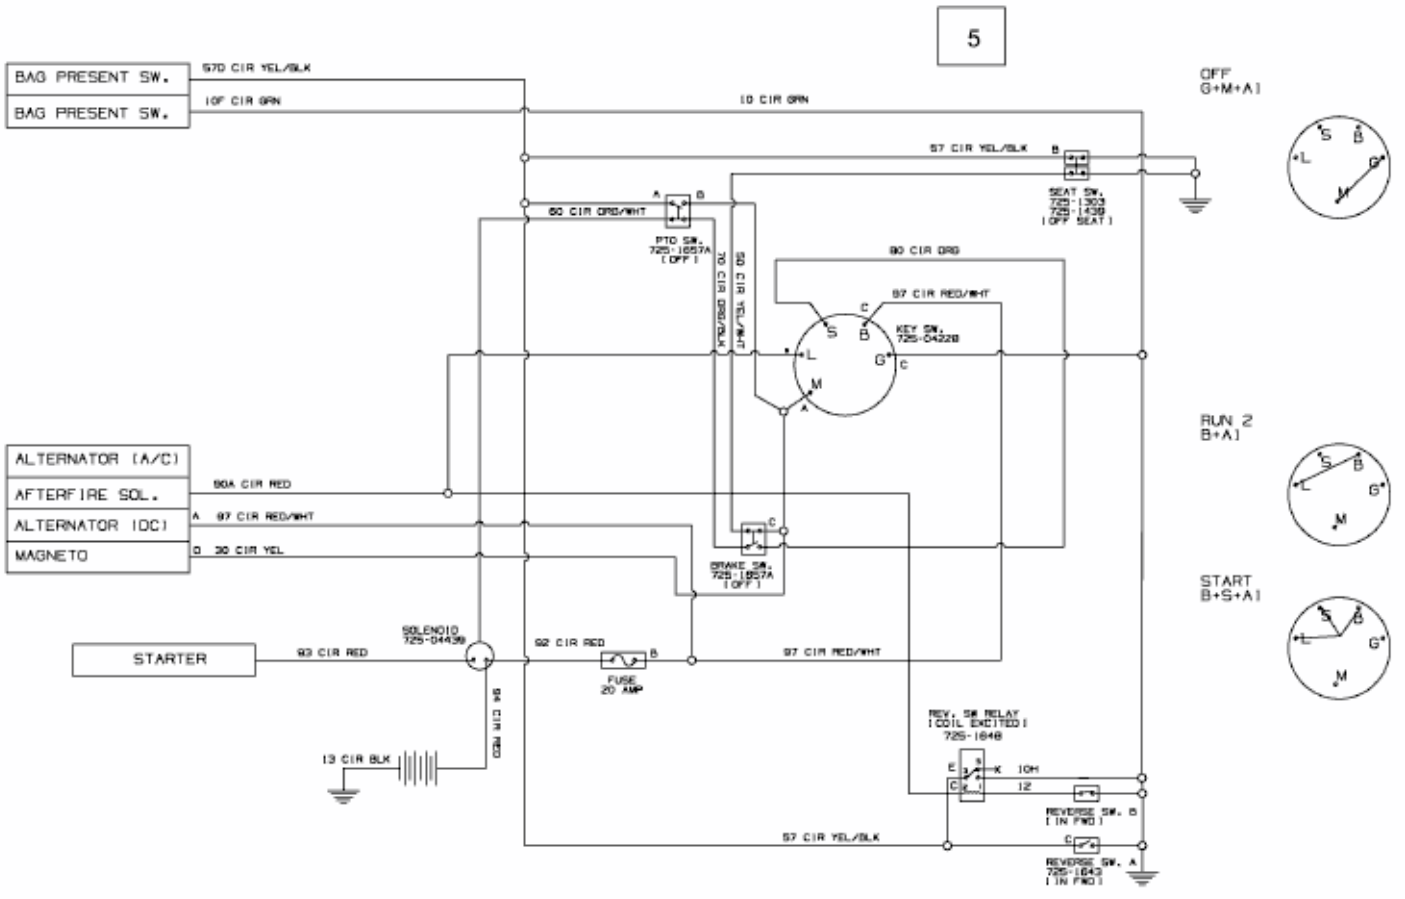

MASTERCUT 76 > 13AH761C659 (2009) > SCHALTPLAN

E3-03890A-02