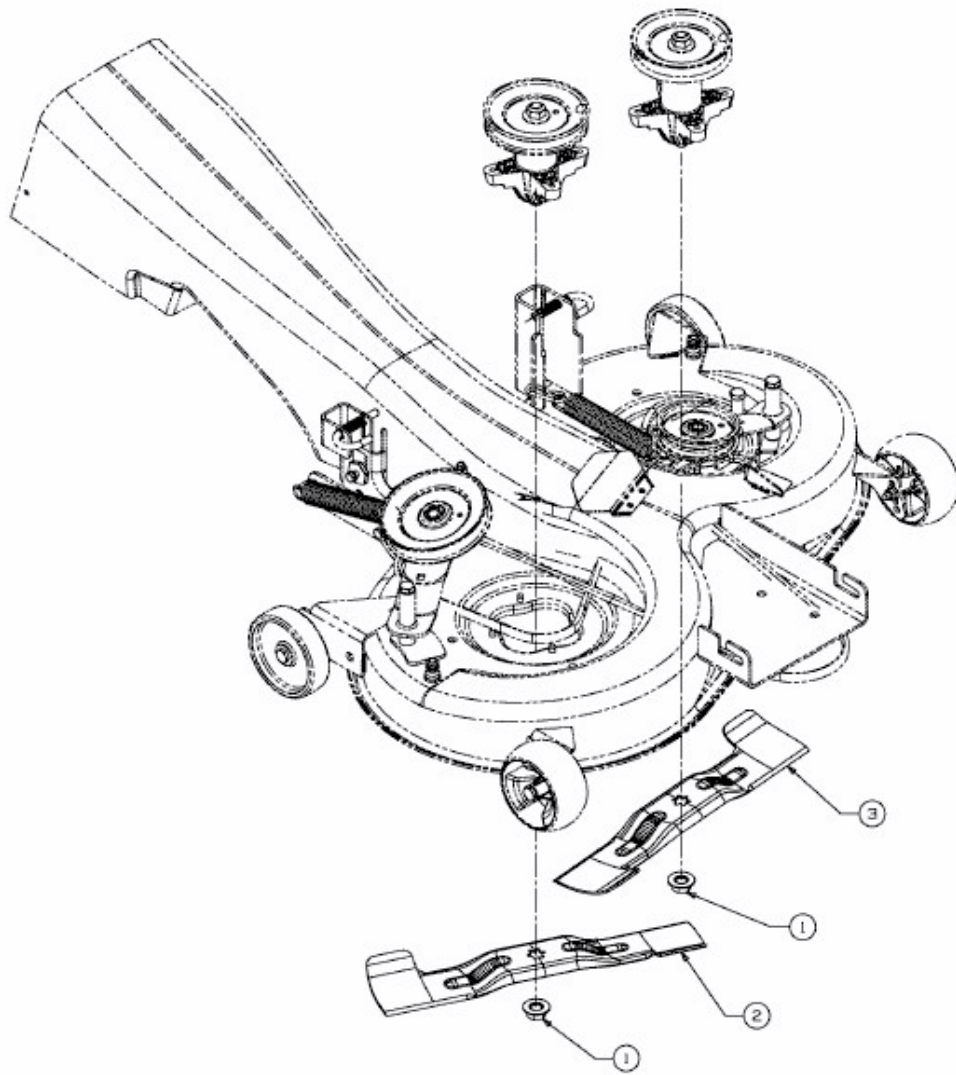

MASTERCUT 92 > 13AH760E459 (2008) > HIGH LIFT MESSER

E3-03075A-01