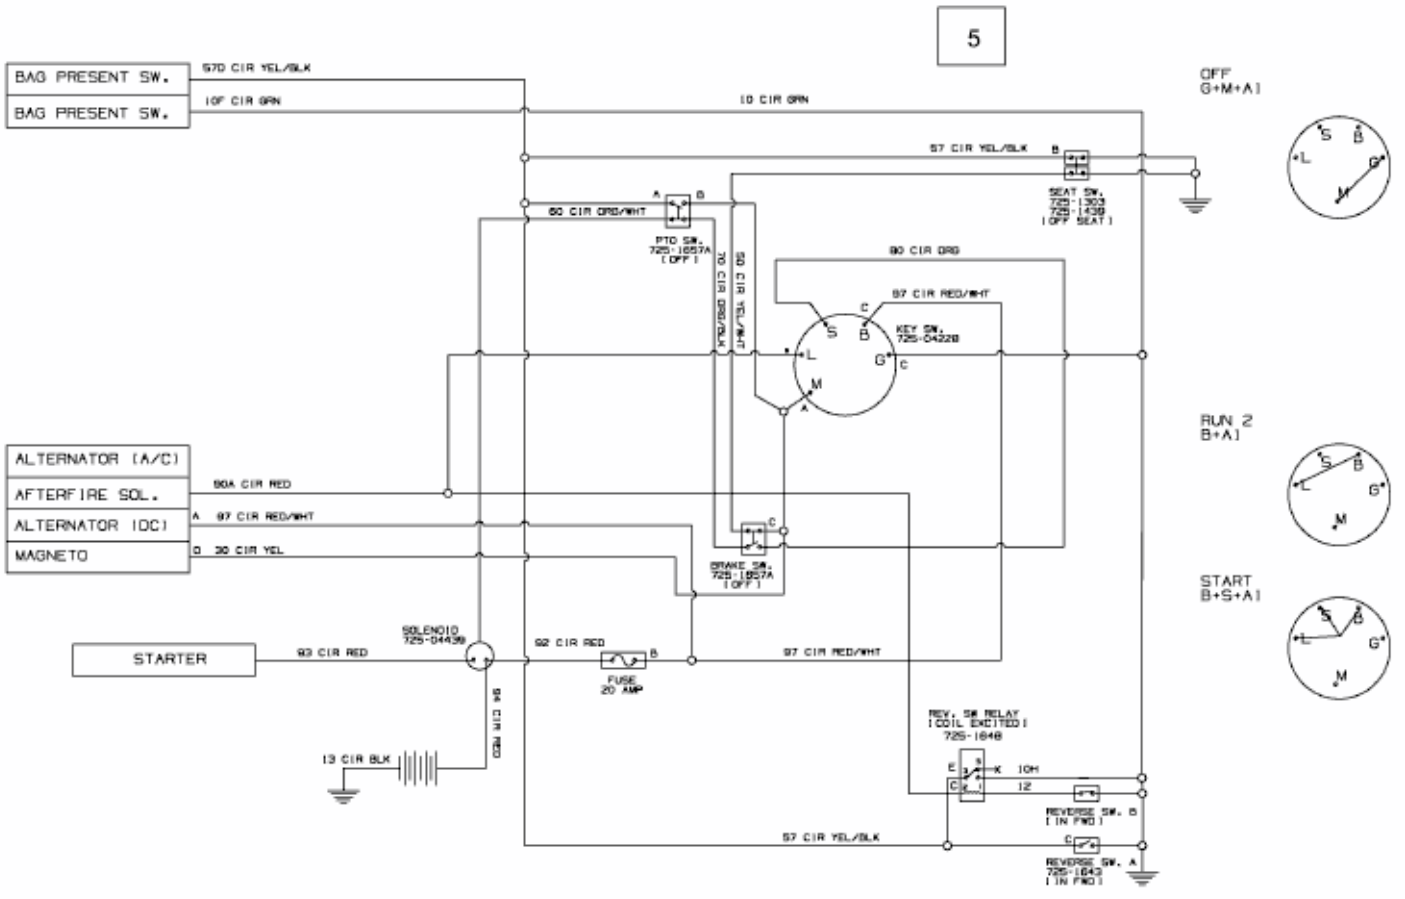

MASTERCUT 76 > 13AH760C459 (2008) > SCHALTPLAN

E3-03890A-02