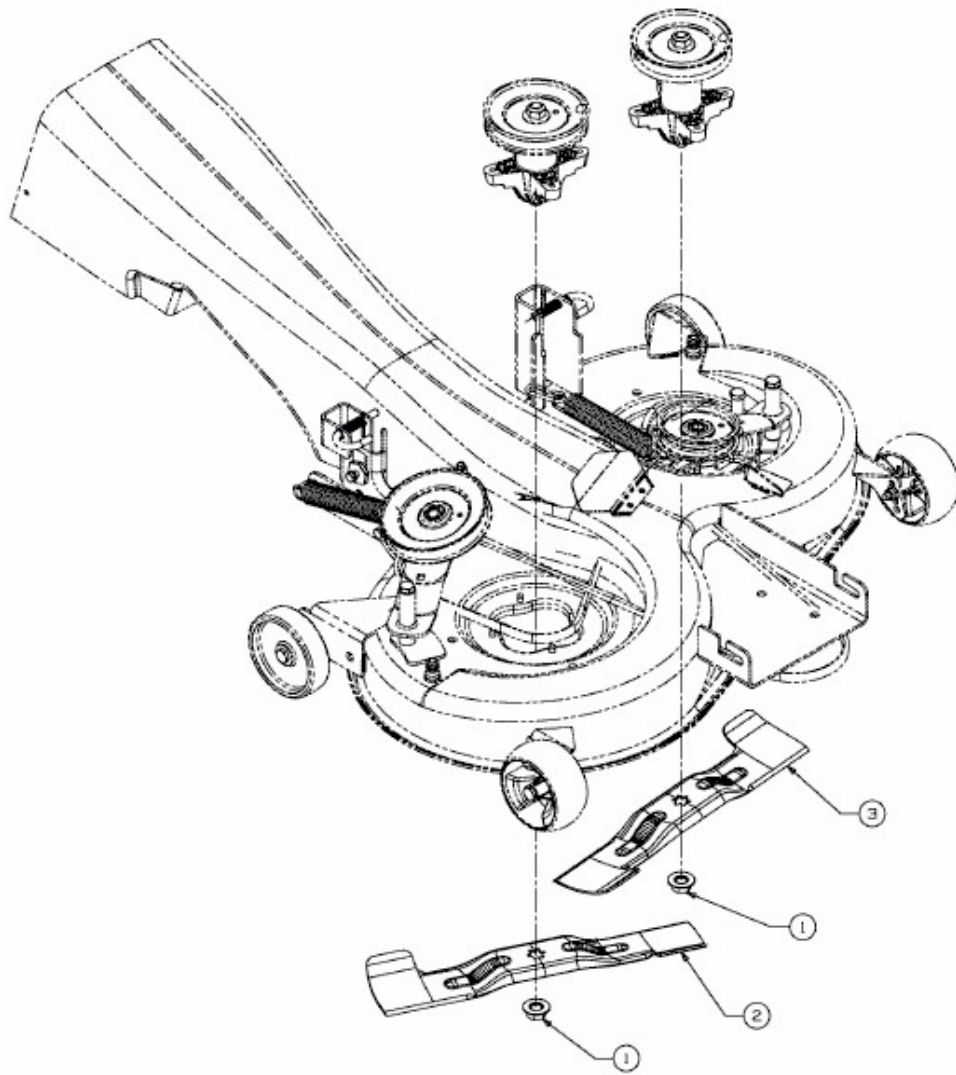

MASTERCUT 92 A > 13AH483E659 (2007) > HIGH LIFT MESSER

E3-03075A-01