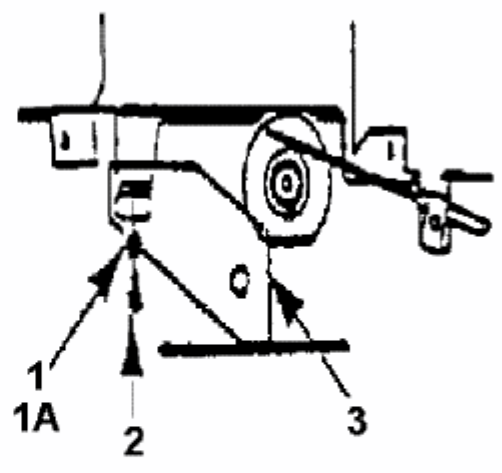

Throttle Limiter Screw
is mounted here

fsg