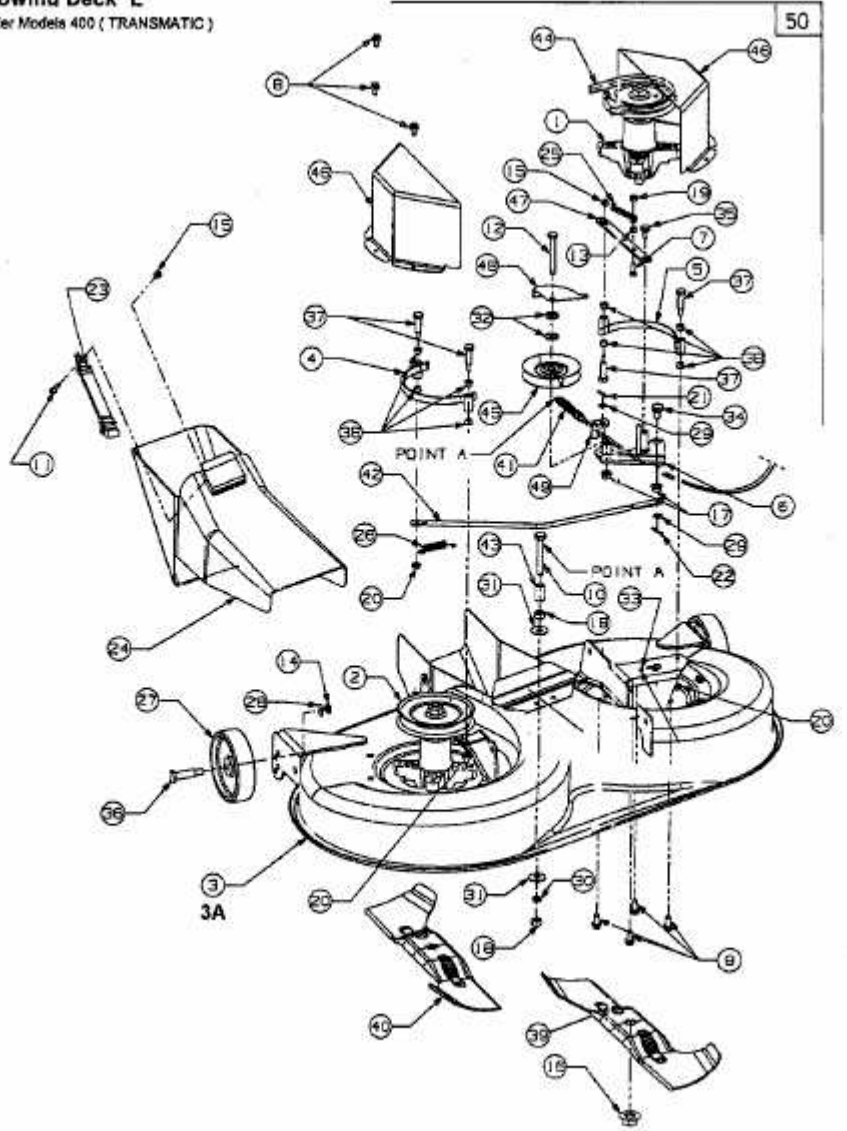

125/92 > 13AH455E600 (2002) > MÄHWERK E (36"/92CM)

Mowina Deck 'E'
Rider Modelle 400 (TRANSMATIC)

E3-01434B-01