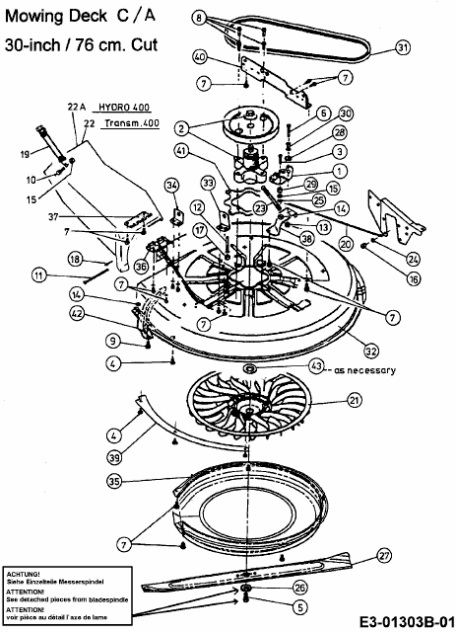

Mowing Deck C / A
30-inch / 76 cm. Cut

E3-01303B-01