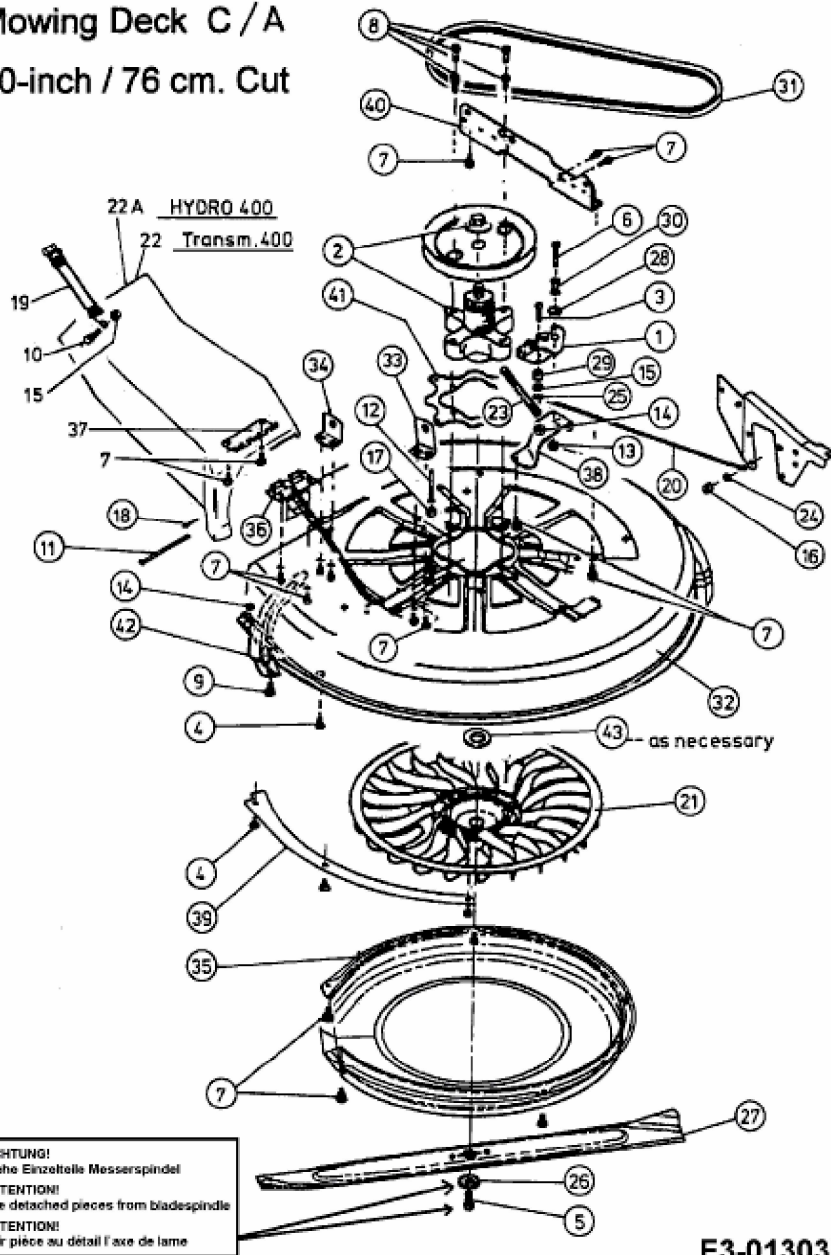

Mowing Deck C / A 30-inch / 76 cm. Cut

E3-01303B-01