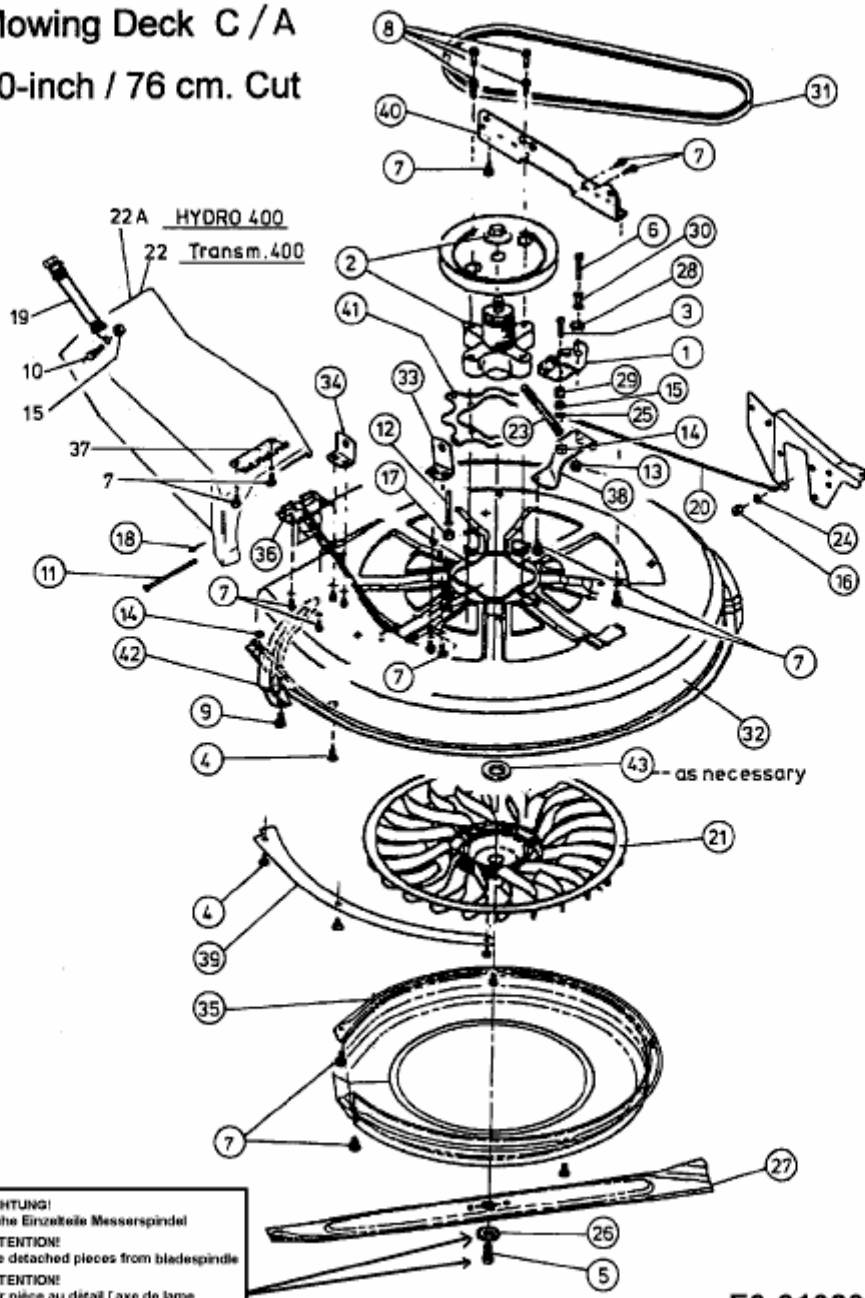

Mowing Deck C / A 30-inch / 76 cm. Cut

E3-01303B-01