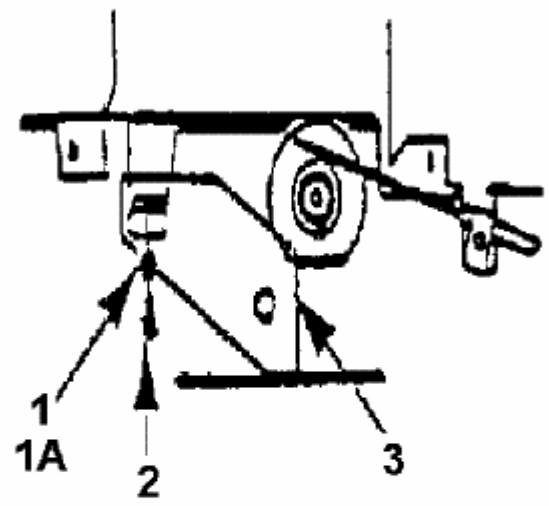

Throttle Limiter Screw
is mounted here

fsg