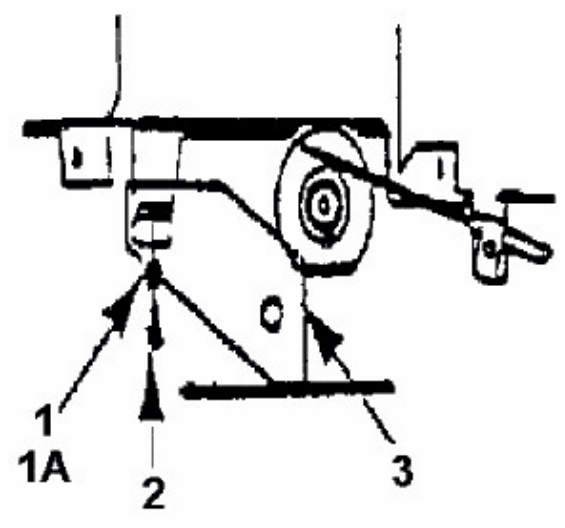

Throttle Limiter Screw
is mounted here

fsg