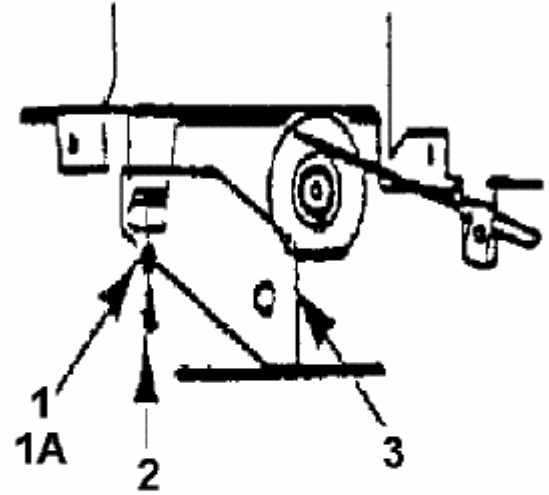

Throttle Limiter Screw
is mounted here

fsg