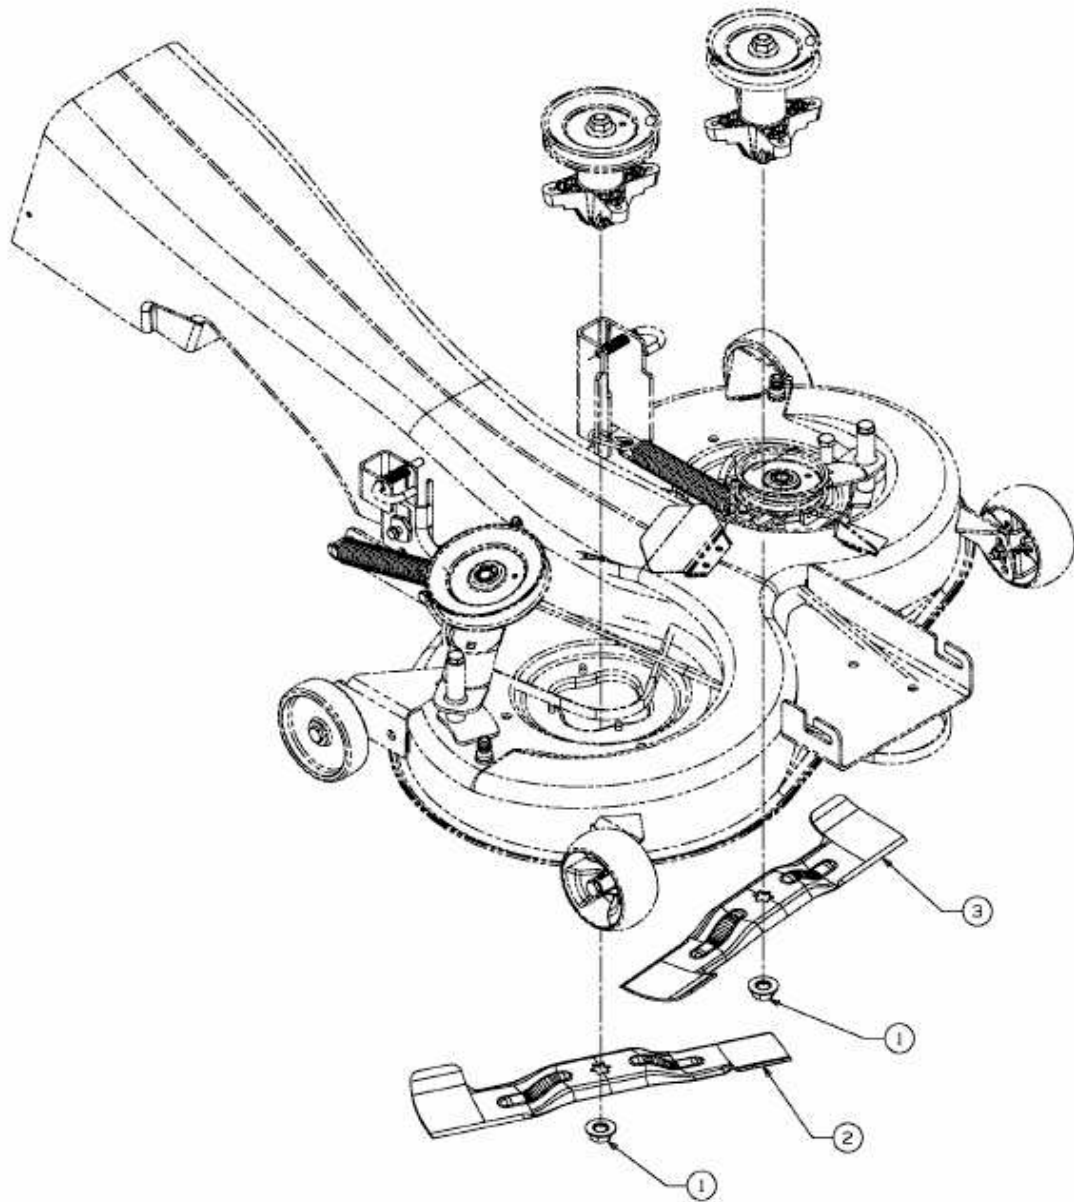

GLX 92 RHLK > 13AG51GE690 (2009) > HIGH LIFT MESSER

E3-03075A-01