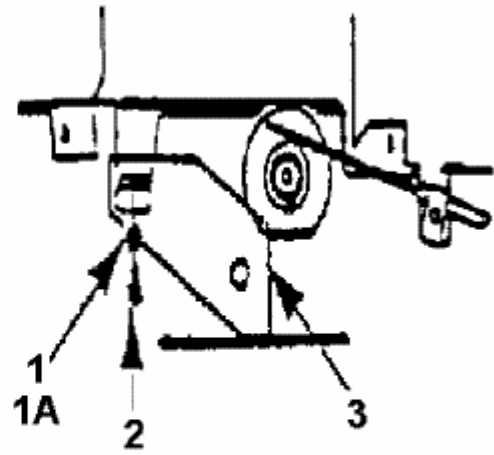

Throttle Limiter Screw
is mounted here

fsg