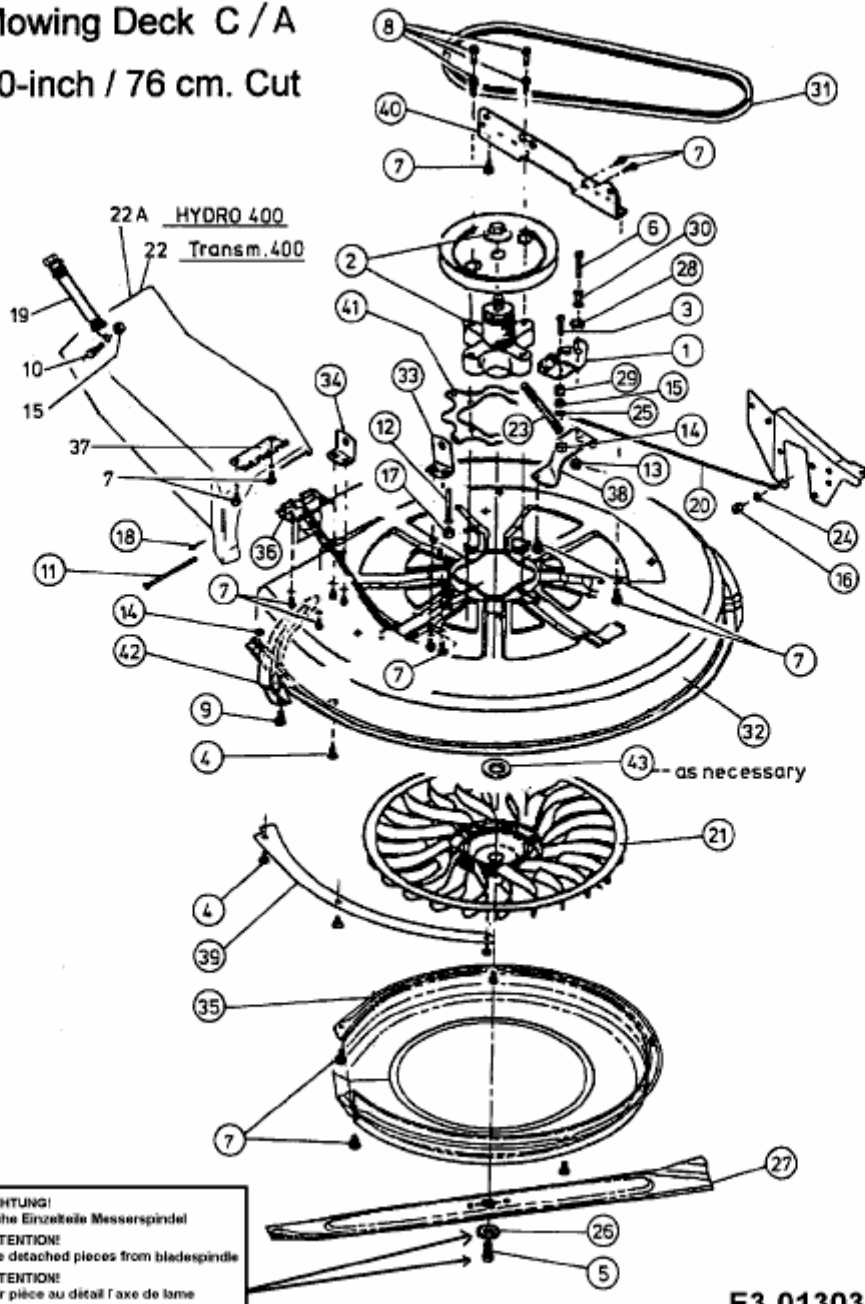

### Mowing Deck C / A 30-inch / 76 cm. Cut

E3-01303B-01