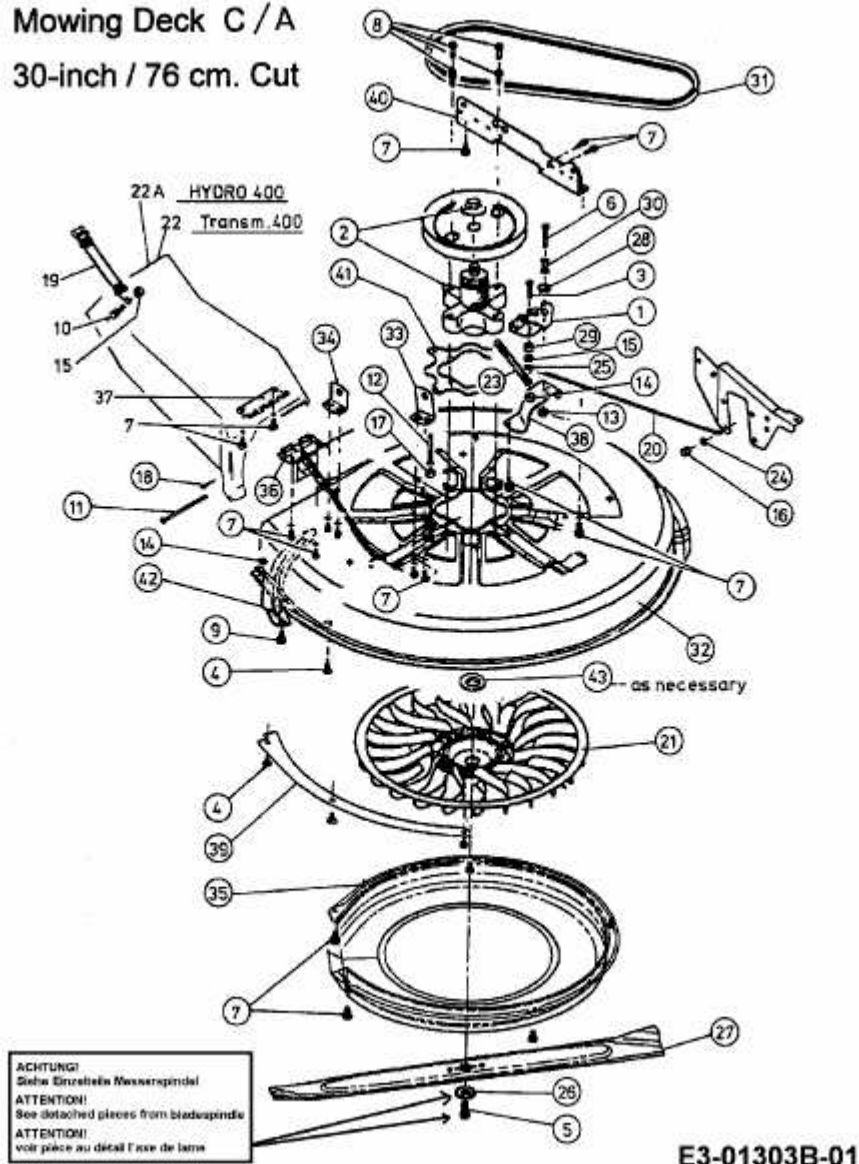

Mowing Deck C / A
30-inch / 76 cm. Cut

E3-01303B-01