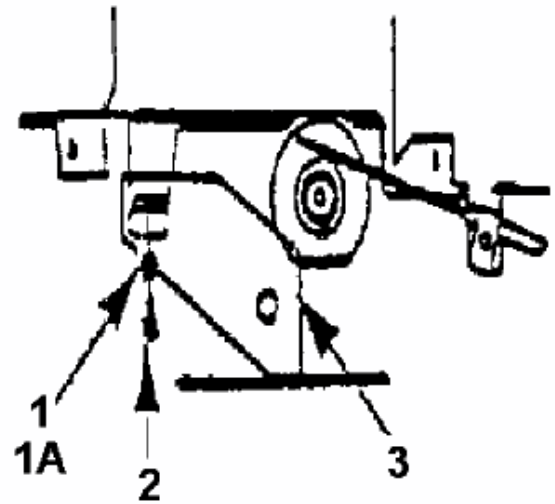

Throttle Limiter Screw  
is mounted here

fsg