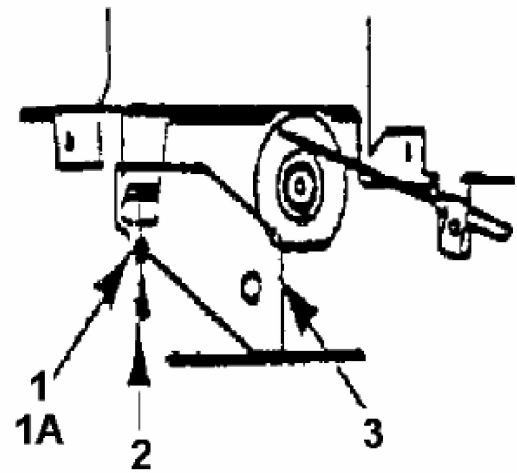

Throttle Limiter Screw  
is mounted here

**fsg**