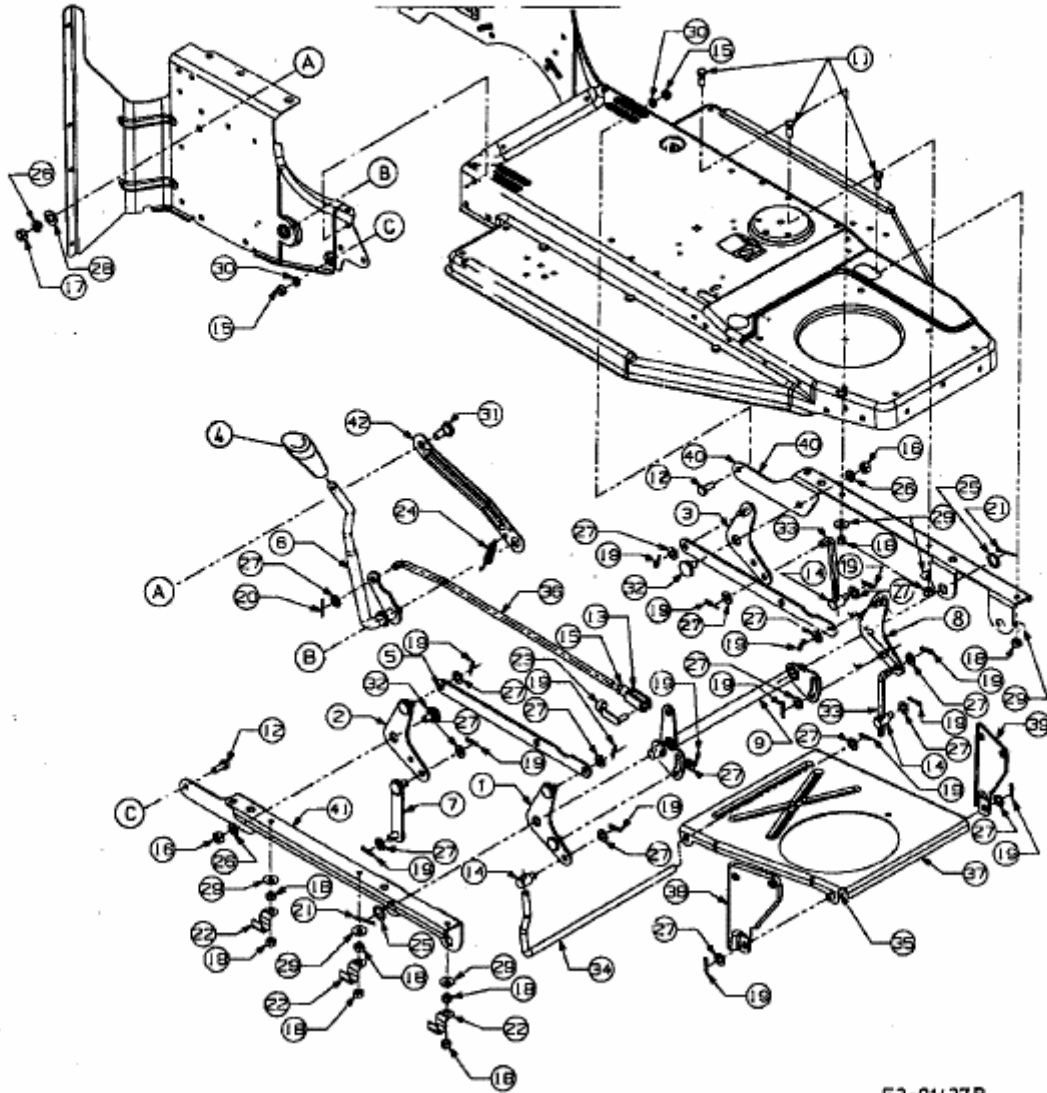

Hndl:Lift

Mowing Deck E (36" / 92 CM)

RIDER 400- TRANSMATIC

RIDER 400- AUTO DRIVE

E3-01437B