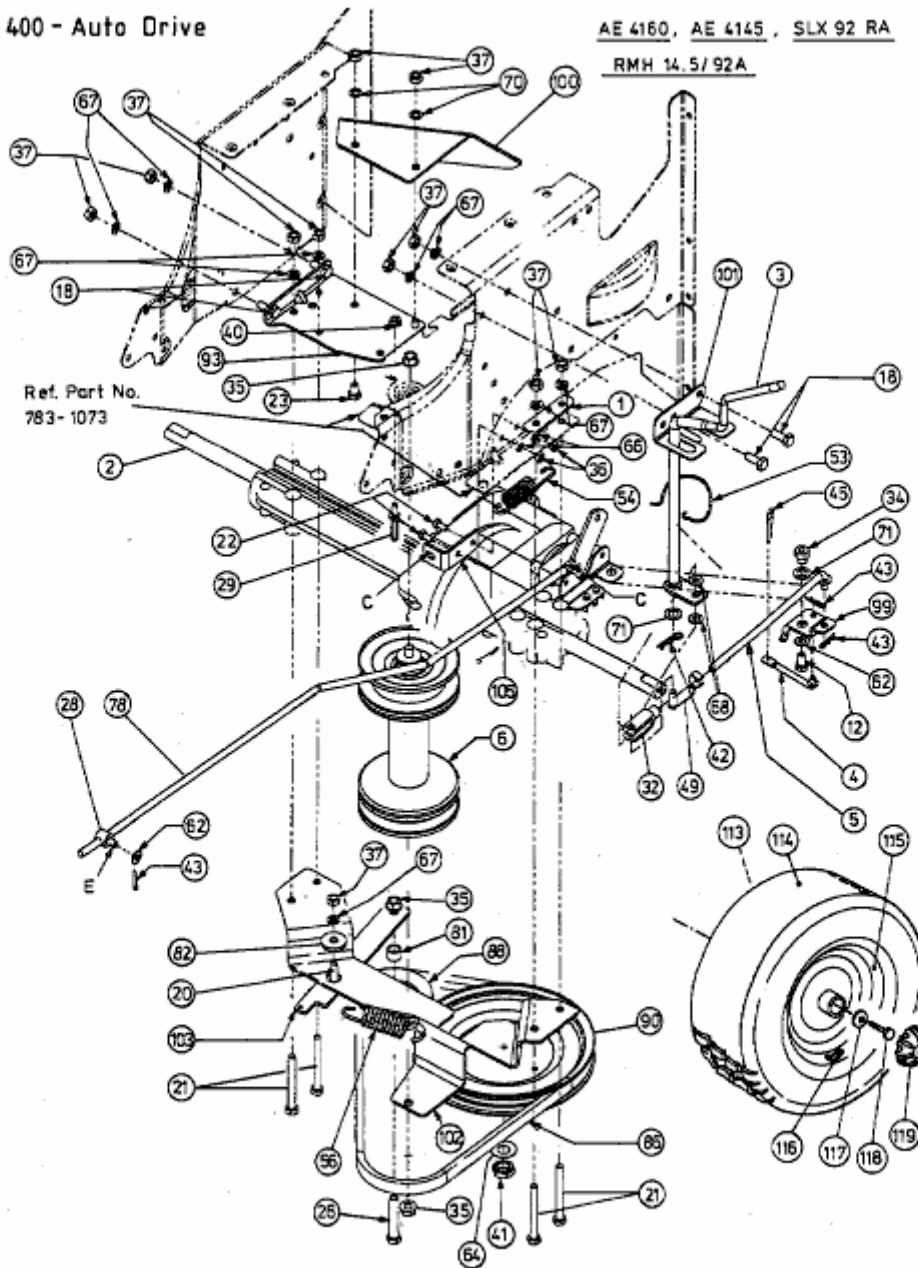

400 - Auto Drive

AE 4160, AE 4145, SLX 92 RA
RMH 14.5/92A

Ref. Part No.
783-1073

E3-01523B -1