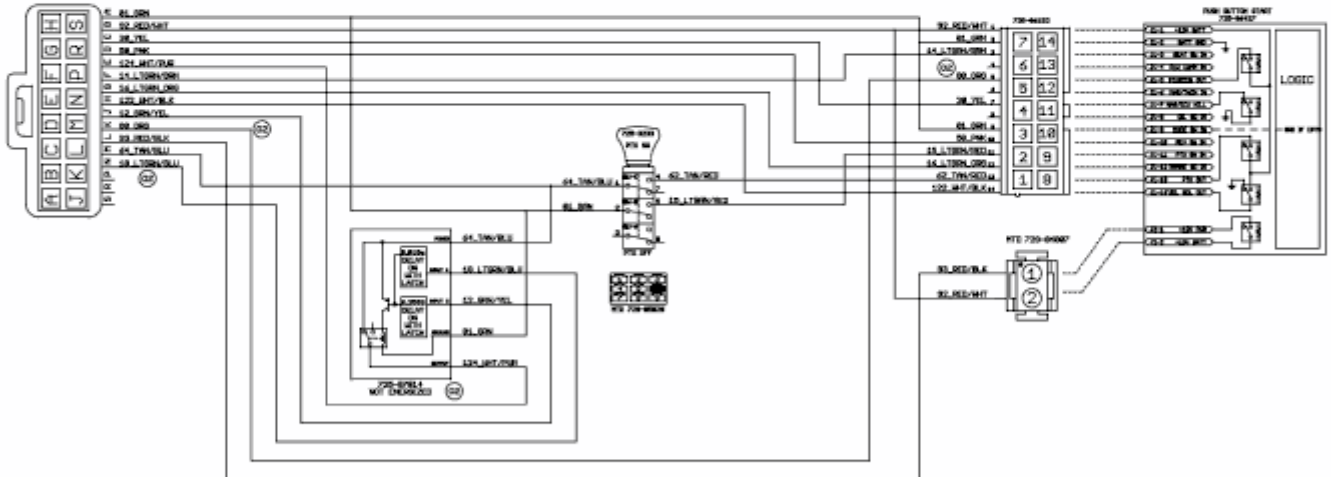

ALPHA 95.165 H > 13ADA1VB650 (2017) > SCHALTPLAN ARMATURENBRETT

MAIN HARNESS  
CONNECTION 1

E3-10106A-04