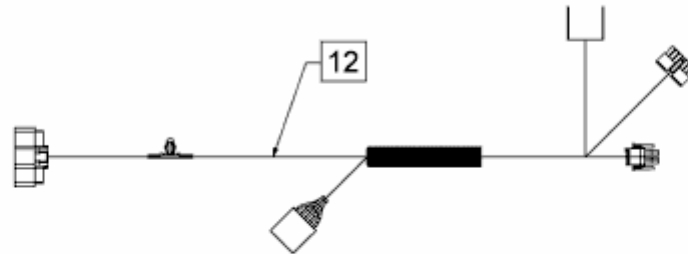

ALPHA 95.165 H > 13ADA1VB650 (2017) > SCHALTPLAN ARMATURENBRETT

MAIN HARNESS  
CONNECTION 1

E3-10106A-04