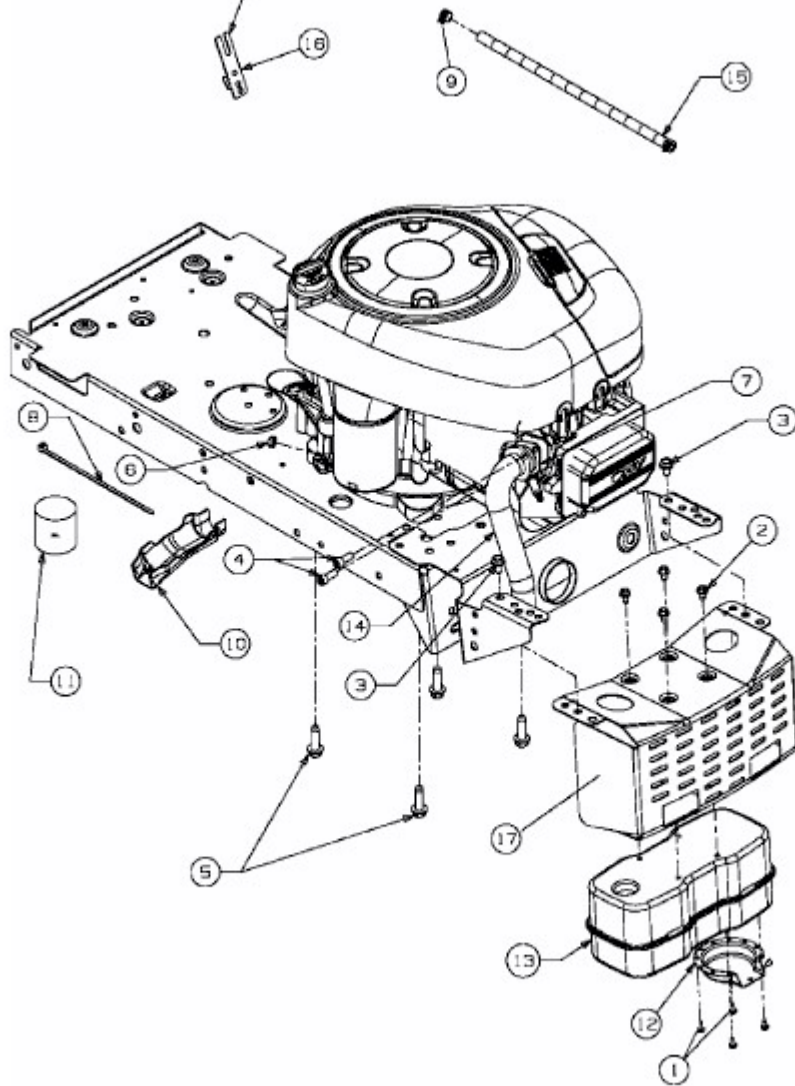

FORMULA 108/17 H > 13AD799G637 (2008) > MOTORZUBEHÖR

THROTTLE LIMITER TO BE
PLACE BETWEEN DASH
AND THE THROTTLE BRACKET.

E3-03296A-01