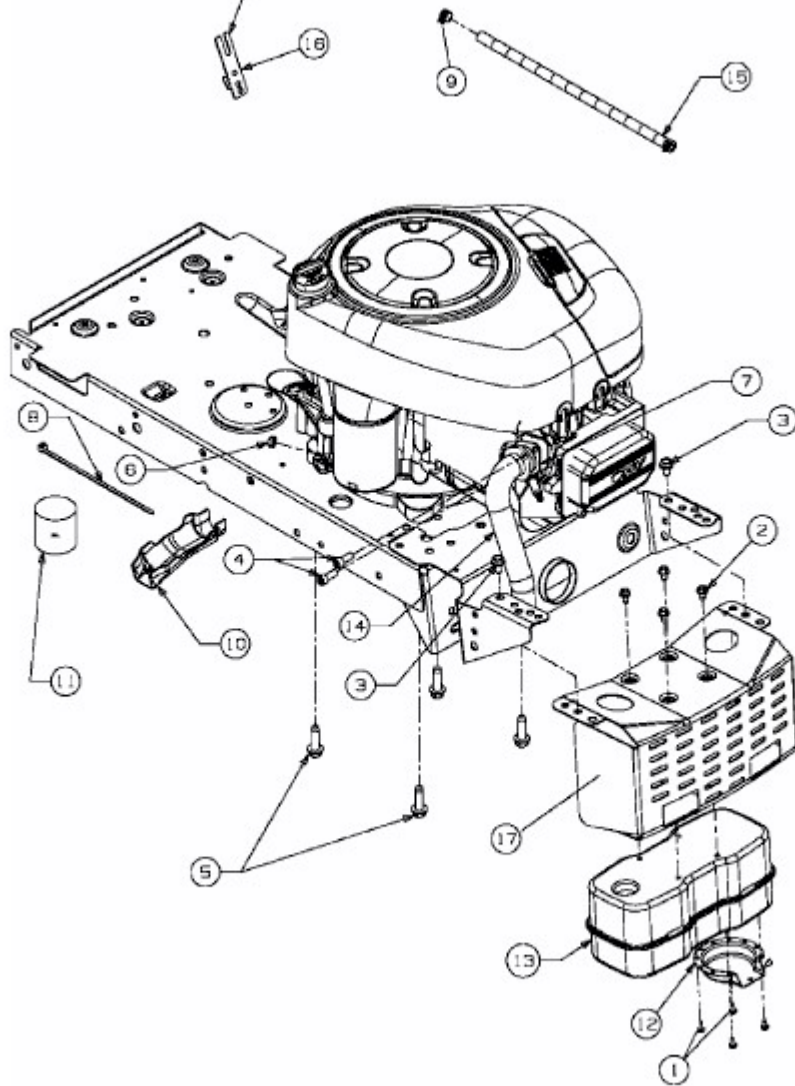

FORMULA 108/17 H > 13AD799G437 (2008) > MOTORZUBEHÖR

THROTTLE LIMITER TO BE  
PLACE BETWEEN DASH  
AND THE THROTTLE BRACKET.

E3-03296A-01