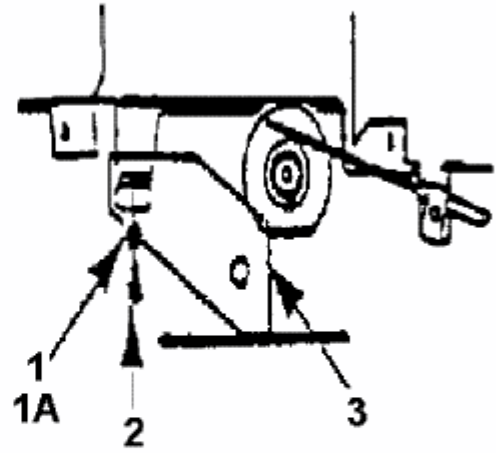

Throttle Limiter Screw
is mounted here

fsg