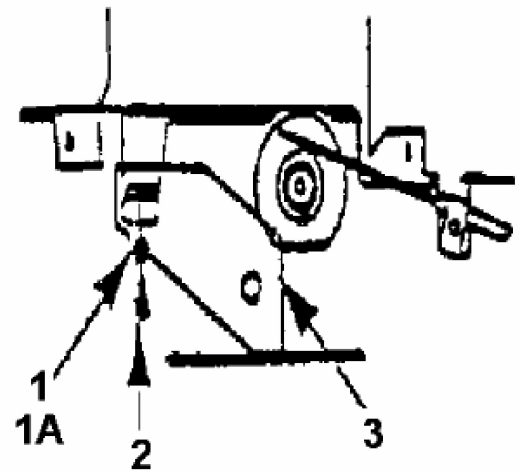

Throttle Limiter Screw  
is mounted here

**fsg**